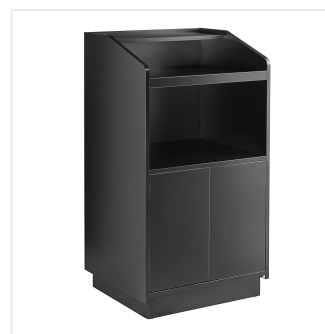

## Lancaster Table & Seating 46" Black Host Station / Host Podium

#164WAITRS1BK

Item #: 164WAITRS1BK Qty: \_\_\_\_\_

Project: \_\_\_\_\_

Approval: \_\_\_\_\_ Date: \_\_\_\_\_

### Features

- Laminated melamine construction with 3mm thick PVC edging
- 46" height elevates the look of your establishment
- Touch latch doors for easy opening and closing
- Can also be used as a lectern for presentations
- Ideal for nearly any dining setting

### Technical Data

Width	22 3/4 Inches
Depth	20 5/16 Inches
Height	46 1/4 Inches
Cabinet Height	19 9/16 Inches
Color	Black
Features	With Doors
Installation Type	Freestanding
Material	Laminated Melamine
Type	Floor Lecterns Host Stations

### Notes & Details

Greet customers in style with the help of this Lancaster Table & Seating 46" black host station / host podium. Durable enough to last and ideal for use in nearly any dining setting, this podium lends a professional touch to your restaurant or food service operation. With this station, you can keep all your placemats and menus organized with ease so that they can be distributed quickly to your hungry guests.