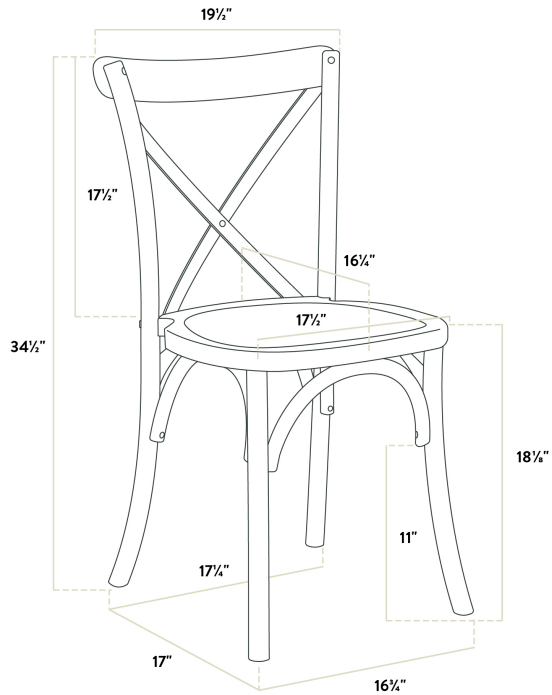

Technical Data

Back	With Back
Back Color	Black
Back Material	Ashwood Wood
Capacity	300 lb.
Features	Stackable
Finish	Smokey Black
Frame Color	Black
Frame Material	Ashwood Wood
Padded Seat	Without Padded Seat
Product Line	Lancaster Table & Seating Vineyard
Seat Color	Black
Seat Material	Ashwood Wood
Seat Type	Solid
Style	Cross Back
Type	Chairs
Usage	Indoor Outdoor

Plan View