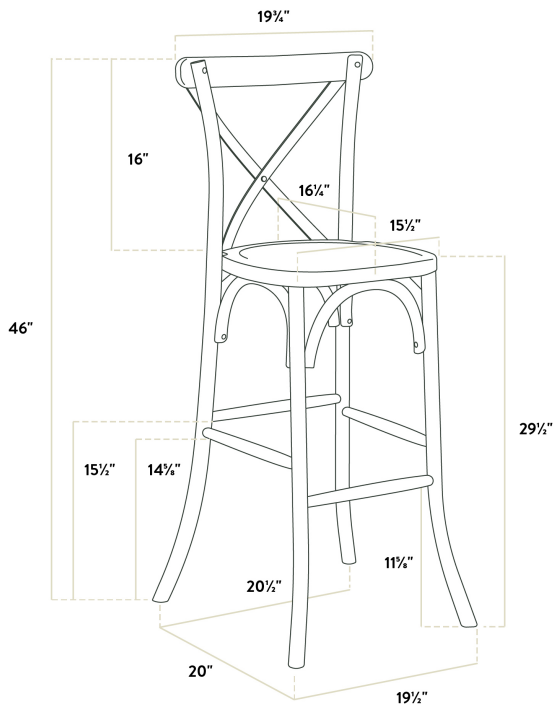

Lancaster Table & Seating Vineyard Series Espresso Wood Outdoor Cross Back Bar Stool

#164VYBARSTES

Item #: 164VYBARSTES Qty: _____

Project: _____

Approval: _____ Date: _____

Features

- Classic cross back design and espresso finish that will complement any decor
- Sturdy, light weight ashwood construction
- Perfect for events or restaurants, both indoor and outdoor
- Fully assembled and stackable
- Ample 300 lb. capacity

Certifications

Fully Assembled

Stackable

Technical Data

Width	20 1/2 Inches
Depth	20 Inches
Height	46 Inches
Back Width	19 3/4 Inches
Seat Width	15 1/2 Inches
Back Height	16 Inches
Height Style	Bar Height
Seat Height	29 1/2 Inches
Arms	Without Arms
Assembled	Fully Assembled

Technical Data

Back	With Back
Back Color	Brown
Capacity	300 lb.
Features	Stackable
Finish	Espresso
Frame Color	Brown
Frame Material	Ashwood Wood
Padded Seat	Without Padded Seat
Product Line	Lancaster Table & Seating Vineyard Series
Seat Color	Brown
Seat Material	Ashwood Wood
Seat Type	Solid
Style	Cross Back
Type	Stools
Usage	Indoor Outdoor

Plan View

Notes & Details

Add some charm and style to your establishment's decor with this Lancaster Table & Seating Vineyard series outdoor cross back bar stool. This bar stool's cross back and U-shaped underbar combines with its sleek wooden frame to instill a classic look in any location. Plus, since this bar stool's back and seat are contoured, it will provide comfort while maintaining a distinct, rustic appearance. At an ideal height for both bar and raised table seating, this bar stool is a versatile option for any indoor or outdoor restaurant, bar, deli, or coffee shop.