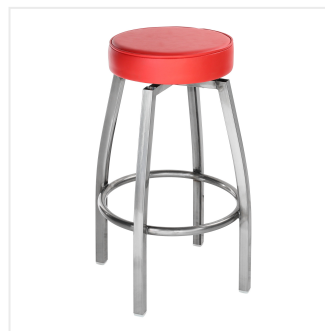

## Lancaster Table & Seating Clear Coat Swivel Backless Bar Stool with Red Vinyl Seat

#164STLCSWVRD

Item #: 164STLCSWVRD Qty: \_\_\_\_\_

Project: \_\_\_\_\_

Approval: \_\_\_\_\_ Date: \_\_\_\_\_

### Features

- Durable steel frame with stylish clear coat finish
- Built-in footrest for exceptional comfort
- Plastic glides protect floors from scratches and scuffs
- 3 1/2" thick red vinyl padded cushion is easy to clean
- Swivel design allows guests to easily socialize

### Technical Data

Width	15 1/2 Inches
Depth	15 1/2 Inches
Height	31 1/2 Inches
Height Style	Bar Height
Seat Diameter	14 Inches
Arms	Without Arms
Assembled	Assembly Required
Back	Without Back
Capacity	330 lb.
Color	Silver

## Notes & Details

Seat your guests in comfort and style with this Lancaster Table & Seating clear coat swivel backless bar stool with red vinyl padded seat. This bar stool's sleek padded seat combines with its contemporary steel frame to instill a modern look in any location. This stool is perfect for both bar and raised table seating and will provide unmatched comfort while maintaining a distinct appearance. Its reliable design ensures you'll be using this bar stool in your bar, game room, or club for years to come.