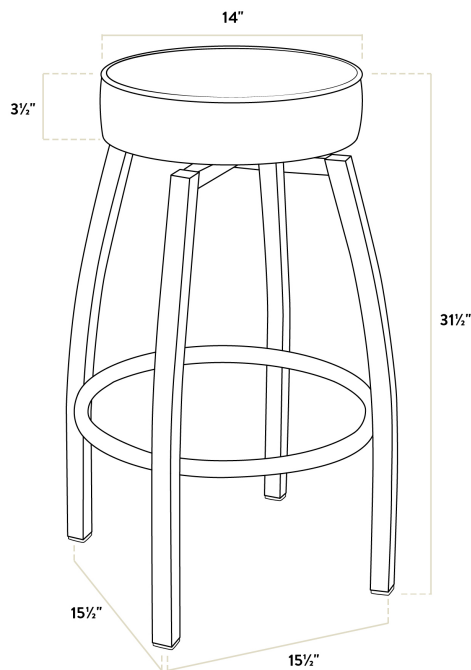

Technical Data

Cushion Thickness	3 1/2 Inches
Features	Footrest Swivel Seat
Frame Material	Metal Steel
Padded Seat	With Padded Seat
Seat Color	Red
Seat Material	Vinyl
Seat Type	Solid
Type	Stools
Usage	Indoor

Plan View

Notes & Details

Seat your guests in comfort and style with this Lancaster Table & Seating clear coat swivel backless bar stool with red vinyl padded seat. This bar stool's sleek padded seat combines with its contemporary steel frame to instill a modern look in any location. This stool is perfect for both bar and raised table seating and will provide unmatched comfort while maintaining a distinct appearance. Its reliable design ensures you'll be using this bar stool in your bar, game room, or club for years to come.

Thanks to the sturdy steel frame, this bar stool can hold up to 330 lb. of weight. Additionally, the clear powder coating on this bar stool ensures longevity through everyday wear and tear, resisting stains, scratches, and smudges. The 3 1/2" thick red vinyl padded seat provides exceptional comfort for your guests, and it's also durable and easy to clean! Simply use a damp cloth with mild soap to remove any dirt or spills. It is made with fire-retardant foam for added safety.

This bar stool's swivel design allows guests to turn their seats to comfortably socialize and fully enjoy your venue. Plus, the built-in footrest gives customers a place to rest their legs. Each leg comes with an integrated glide to protect your floors from scuffing. This convenient bar stool weighs just 14.5 lb., which makes it easy to rearrange for staff and customers. To save you money, these bar stools are shipped with the seat detached and require light assembly. The swivel plate has openings for mounting directly to the frame.