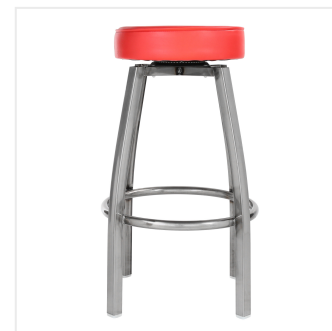

## Lancaster Table & Seating Clear Coat Swivel Backless Bar Stool with Red Vinyl Seat

#164STLCSWVRD

Item #: 164STLCSWVRD Qty: \_\_\_\_\_

Project: \_\_\_\_\_

Approval: \_\_\_\_\_ Date: \_\_\_\_\_

### Features

- Durable steel frame with stylish clear coat finish
- Built-in footrest for exceptional comfort
- Plastic glides protect floors from scratches and scuffs
- 3 1/2" thick red vinyl padded cushion is easy to clean
- Swivel design allows guests to easily socialize

### Technical Data

Width	15 1/2 Inches
Depth	15 1/2 Inches
Height	31 1/2 Inches
Height Style	Bar Height
Seat Diameter	14 Inches
Arms	Without Arms
Assembled	Assembly Required
Back	Without Back
Capacity	330 lb.
Color	Silver

## Notes & Details

Seat your guests in comfort and style with this Lancaster Table & Seating clear coat swivel backless bar stool with red vinyl padded seat. This bar stool's sleek padded seat combines with its contemporary steel frame to instill a modern look in any location. This stool is perfect for both bar and raised table seating and will provide unmatched comfort while maintaining a distinct appearance. Its reliable design ensures you'll be using this bar stool in your bar, game room, or club for years to come.