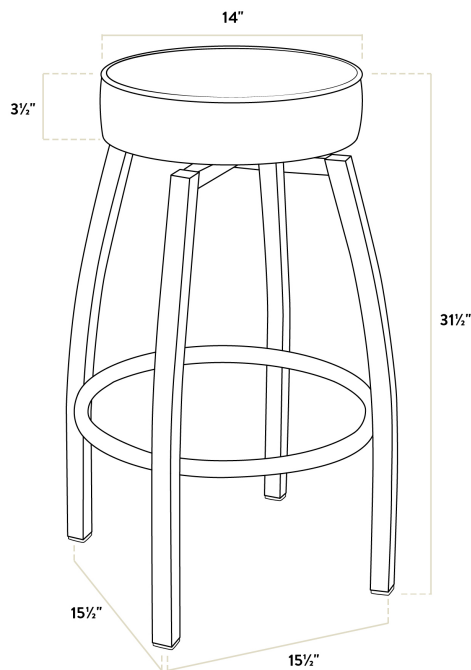

Technical Data

Cushion Thickness	3 1/2 Inches
Features	Footrest Swivel Seat
Frame Material	Metal Steel
Padded Seat	With Padded Seat
Seat Color	Black
Seat Material	Vinyl
Seat Type	Solid
Type	Stools
Usage	Indoor

Plan View

Notes & Details

Seat your guests in comfort and style with this Lancaster Table & Seating clear coat swivel backless bar stool with black vinyl padded seat. This bar stool's sleek padded seat combines with its contemporary steel frame to instill a modern look in any location. This stool is perfect for both bar and raised table seating and will provide unmatched comfort while maintaining a distinct appearance. Its reliable design ensures you'll be using this bar stool in your bar, game room, or club for years to come.

Thanks to the sturdy steel frame, this bar stool can hold up to 330 lb. of weight. Additionally, the clear powder coating on this bar stool ensures longevity through everyday wear and tear, resisting stains, scratches, and smudges. The 3 1/2" thick black vinyl padded seat provides exceptional comfort for your guests, and it's also durable and easy to clean! Simply use a damp cloth with mild soap to remove any dirt or spills. It is made with fire-retardant foam for added safety.

This bar stool's swivel design allows guests to turn their seats to comfortably socialize and fully enjoy your venue. Plus, the built-in footrest gives customers a place to rest their legs. Each leg comes with an integrated glide to protect your floors from scuffing. This convenient bar stool weighs just 14.5 lb., which makes it easy to rearrange for staff and customers. To save you money, these bar stools are shipped with the seat detached and require light assembly. The swivel plate has openings for mounting directly to the frame.