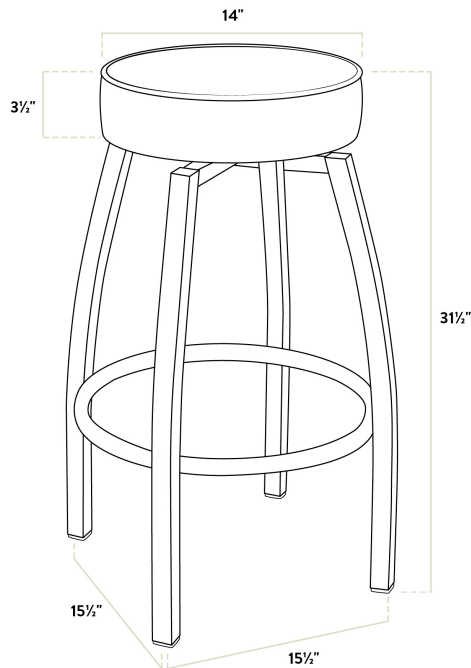

Technical Data

Cushion Thickness	3 1/2 Inches
Features	Footrest Swivel Seat
Frame Material	Metal Steel
Padded Seat	With Padded Seat
Seat Color	Maroon
Seat Material	Vinyl
Seat Type	Solid
Type	Stools
Usage	Indoor

Plan View

Notes & Details

Seat your guests in comfort and style with this Lancaster Table & Seating black swivel backless bar stool with maroon vinyl padded seat. This bar stool's sleek padded seat combines with its contemporary steel frame to instill a modern look in any location. This stool is perfect for both bar and raised table seating and will provide unmatched comfort while maintaining a distinct appearance. Its reliable design ensures you'll be using this bar stool in your bar, game room, or club for years to come.

Thanks to the sturdy steel frame, this bar stool can hold up to 330 lb. of weight. Additionally, the black powder coating on this bar stool ensures longevity through everyday wear and tear, resisting stains, scratches, and smudges. The 3 1/2" thick maroon vinyl padded seat provides exceptional comfort for your guests, and it's also durable and easy to clean! Simply use a damp cloth with mild soap to remove any dirt or spills. It is made with fire-retardant foam for added safety.

This bar stool's swivel design allows guests to turn their seats to comfortably socialize and fully enjoy your venue. Plus, the built-in footrest gives customers a place to rest their legs. Each leg comes with an integrated glide to protect your floors from scuffing. This convenient bar stool weighs just 14.5 lb., which makes it easy to rearrange for staff and customers. To save you money, these bar stools are shipped with the seat detached and require light assembly. The swivel plate has openings for mounting directly to the frame.