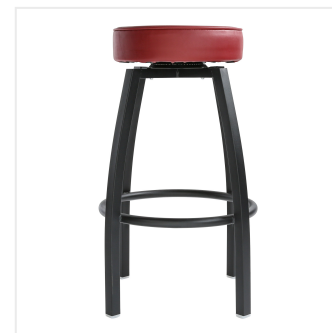

Lancaster Table & Seating Black Swivel Backless Bar Stool with Maroon Vinyl Seat

#164STLBSWVCR

Item #: 164STLBSWVCR Qty: _____

Project: _____

Approval: _____ Date: _____

Features

- Durable steel frame with stylish black powder coated finish
- Built-in footrest for exceptional comfort
- Plastic glides protect floors from scratches and scuffs
- 3 1/2" thick maroon vinyl padded cushion is easy to clean
- Swivel design allows guests to easily socialize

Technical Data

Width	15 1/2 Inches
Depth	15 1/2 Inches
Height	31 1/2 Inches
Height Style	Bar Height
Seat Diameter	14 Inches
Arms	Without Arms
Assembled	Assembly Required
Back	Without Back
Capacity	330 lb.
Color	Black

Plan View

Notes & Details

Seat your guests in comfort and style with this Lancaster Table & Seating black swivel backless bar stool with maroon vinyl padded seat. This bar stool's sleek padded seat combines with its contemporary steel frame to instill a modern look in any location. This stool is perfect for both bar and raised table seating and will provide unmatched comfort while maintaining a distinct appearance. Its reliable design ensures you'll be using this bar stool in your bar, game room, or club for years to come.

This bar stool's swivel design allows guests to turn their seats to comfortably socialize and fully enjoy your venue. Plus, the built-in footrest gives customers a place to rest their legs. Each leg comes with an integrated glide to protect your floors from scuffing. This convenient bar stool weighs just 14.5 lb., which makes it easy to rearrange for staff and customers. To save you money, these bar stools are shipped with the seat detached and require light assembly. The swivel plate has openings for mounting directly to the frame.