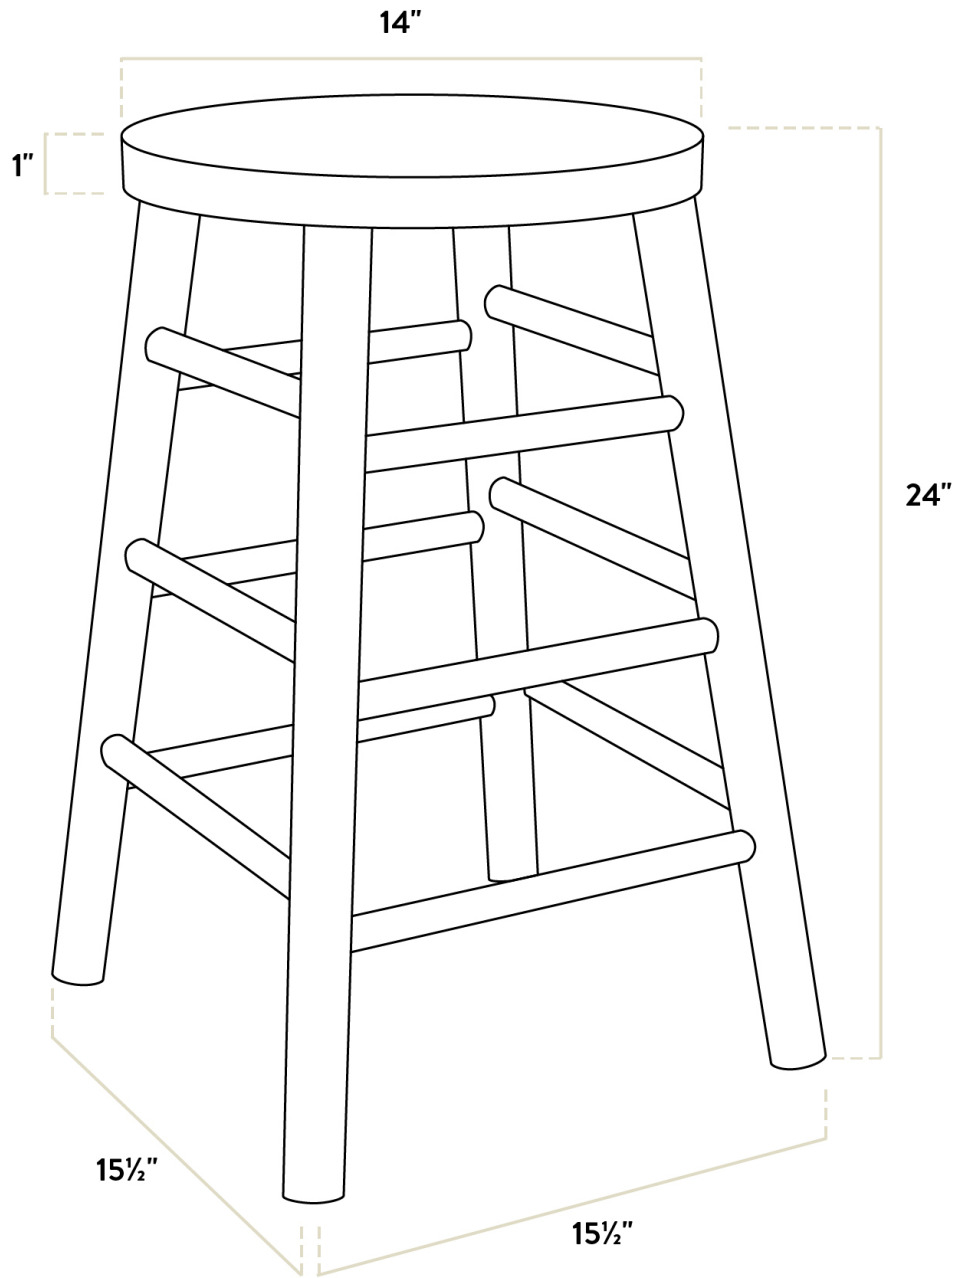

Lancaster Table & Seating 24" Black Metal Counter Height Stool

#164STL24BLK

Item #: 164STL24BLK Qty: _____

Project: _____

Approval: _____ Date: _____

Features

- Durable metal construction with stylish black finish
- Integrated rungs offer added support and built-in footrests
- Floor glides help prevent scratching or scuffing
- Light weight for easy maneuverability
- 330 lb. capacity

Certifications

Fully Assembled

Technical Data

Width	15 1/2 Inches
Depth	15 1/2 Inches
Height	24 Inches
Height Style	Counter Height
Seat Diameter	14 Inches
Arms	Without Arms
Assembled	Fully Assembled
Back	Without Back
Capacity	330 lb.
Color	Black

Technical Data

Features	Footrest
Frame Material	Metal Steel
Padded Seat	Without Padded Seat
Seat Color	Black
Seat Material	Metal
Seat Type	Solid
Type	Stools
Usage	Indoor

Plan View

Notes & Details

Ensure long-lasting comfort and durability by seating guests in this Lancaster Table & Seating 24" black metal counter height stool. Sturdy and stylish, this stool is the perfect solution for your pub, taphouse, or tavern. Its 24" height allows patrons to comfortably sip on drinks, while the sleek black color adds a contemporary touch to any setting. To save time and hassle, this stool ships fully assembled. Whether you're opening up your first tavern or looking to replace the old seating options in your restaurant, this stool has you covered!

This stool's rugged metal construction combines with its attractive black finish to instantly upgrade the look and feel of your establishment. It can hold up to 330 lb. of weight thanks to the sturdy steel frame. Equipped with reliable, high-quality welding points, it is sure to stand up to long-term use in your establishment. In addition to being durable, this stool is exceptionally easy to clean. Simply use a damp cloth with mild soap to keep your stool in pristine condition.