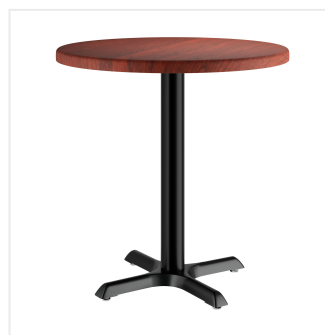

Lancaster Table & Seating 30" Round Thermo-Formed MDF Standard Height Table with Red Mahogany Finish

#164S30RMRMH

Item #: 164S30RMRMH Qty: _____

Project: _____

Approval: _____ Date: _____

Features

- Seamless thermo-formed PVC cover is resistant to heat, stains, and scratching
- 1" medium-density fiberboard core for added durability and strength
- Rounded edges are stylish and safe
- Durable 25" tall cast iron base
- Hardware included for quick and easy assembly

Notes & Details

Choose an eye-catching and reliable addition to your establishment with this Lancaster Table & Seating thermo-formed medium-density fiberboard table. The top of this table is crafted with a thermo-formed PVC cover. The cover is seamless, making it easy to clean and sure to stand up to long-term wear and tear. It is resistant to heat, stains, and scratching, making it perfect for use in a busy restaurant, hotel, or bar. The table top is also designed with a 1" medium-density fiberboard core. This core provides a sturdy foundation and adds durability and strength to the unit. It is made with resin and wood particle fused together. This design allows it to withstand more weight than plywood tables and prevents the table top from warping.

This Lancaster Table & Seating table will give your guests a comfortable place to enjoy their meal, drink, or conversation! The round design and 30" size are perfect for comfortably seating 3-4 guests. For added convenience, this unit also features a durable black melamine backer for table bases to attach to. It sports a 22" x 22" table base while the 25" base column is standard height and made from resilient cast iron. The table top sports a red mahogany finish that complements any setting while the rounded edges provide added safety for children. This table is meant for indoor use only. It is the perfect addition to your commercial establishment.