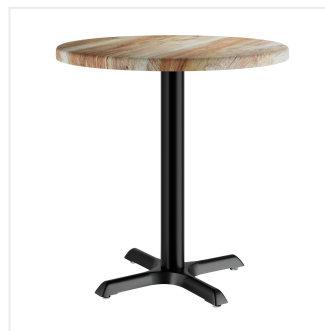

## Lancaster Table & Seating 30" Round Thermo-Formed MDF Standard Height Table with Barnwood Finish

#164S30RXBAW

Item #: 164S30RXBAW Qty: \_\_\_\_\_

Project: \_\_\_\_\_

Approval: \_\_\_\_\_ Date: \_\_\_\_\_

### Features

- Seamless thermo-formed PVC cover is resistant to heat, stains, and scratching
- 1" medium-density fiberboard core for added durability and strength
- Rounded edges are stylish and safe
- Durable 25" tall cast iron base
- Hardware included for quick and easy assembly

## Notes & Details

Choose an eye-catching and reliable addition to your establishment with this Lancaster Table & Seating thermo-formed medium-density fiberboard table. The top of this table is crafted with a thermo-formed PVC cover. The cover is seamless, making it easy to clean and sure to stand up to long-term wear and tear. It is resistant to heat, stains, and scratching, making it perfect for use in a busy restaurant, hotel, or bar. The table top is also designed with a 1" medium-density fiberboard core. This core provides a sturdy foundation and adds durability and strength to the unit. It is made with resin and wood particle fused together. This design allows it to withstand more weight than plywood tables and prevents the table top from warping.

This Lancaster Table & Seating table will give your guests a comfortable place to enjoy their meal, drink, or conversation! The round design and 30" size are perfect for comfortably seating 3-4 guests. For added convenience, this unit also features a durable black melamine backer for table bases to attach to. It sports a 22" x 22" table base while the 25" base column is standard height and made from resilient cast iron. The table top sports a barnwood finish that complements any setting while the rounded edges provide added safety for children. This table is meant for indoor use only. It is the perfect addition to your commercial establishment.