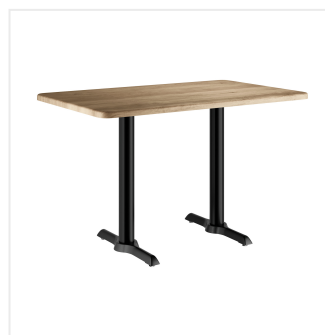

Lancaster Table & Seating 30" x 48" Rectangular Thermo-Formed MDF Standard Height Table with Gray Wood Finish

#164S3048522G

Item #: 164S3048522G Qty: _____

Project: _____

Approval: _____ Date: _____

Features

- Seamless thermo-formed PVC cover is resistant to heat, stains, and scratching
- 1" medium-density fiberboard core for added durability and strength
- Rounded edges and corners are stylish and safe
- Durable 25" tall cast iron base
- Hardware included for quick and easy assembly

Notes & Details

Choose an eye-catching and reliable addition to your establishment with this Lancaster Table & Seating thermo-formed medium-density fiberboard table. The top of this table is crafted with a thermo-formed PVC cover. The cover is seamless, making it easy to clean and sure to stand up to long-term wear and tear. It is resistant to heat, stains, and scratching, making it perfect for use in a busy restaurant, hotel, or bar. The table top is also designed with a 1" medium-density fiberboard core. This core provides a sturdy foundation and adds durability and strength to the unit. It is made with resin and wood particle fused together. This design allows it to withstand more weight than plywood tables and prevents the table top from warping.

This Lancaster Table & Seating table will give your guests a comfortable place to enjoy their meal, drink, or conversation! The rectangular design and 30" x 48" size are perfect for comfortably seating 4 guests. For added convenience, this unit also features a durable black melamine backer for table bases to attach to. It sports (2) 5" x 22" table bases while the 25" base column is standard height and made from resilient cast iron. The table top sports a gray wood finish that complements any setting while the rounded edges and corners provide added safety for children. This table is meant for indoor use only. It is the perfect addition to your commercial establishment.