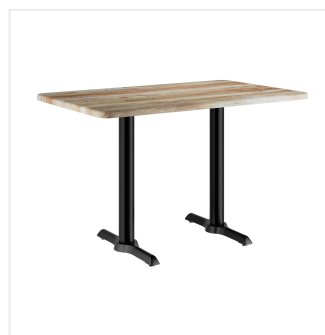

## Lancaster Table & Seating 30" x 48" Rectangular Thermo-Formed MDF Standard Height Table with Barnwood Finish

#164S3048522A

Item #: 164S3048522A Qty: \_\_\_\_\_

Project: \_\_\_\_\_

Approval: \_\_\_\_\_ Date: \_\_\_\_\_

### Features

- Seamless thermo-formed PVC cover is resistant to heat, stains, and scratching
- 1" medium-density fiberboard core for added durability and strength
- Rounded edges and corners are stylish and safe
- Durable 25" tall cast iron base
- Hardware included for quick and easy assembly

## Notes & Details

Choose an eye-catching and reliable addition to your establishment with this Lancaster Table & Seating thermo-formed medium-density fiberboard table. The top of this table is crafted with a thermo-formed PVC cover. The cover is seamless, making it easy to clean and sure to stand up to long-term wear and tear. It is resistant to heat, stains, and scratching, making it perfect for use in a busy restaurant, hotel, or bar. The table top is also designed with a 1" medium-density fiberboard core. This core provides a sturdy foundation and adds durability and strength to the unit. It is made with resin and wood particle fused together. This design allows it to withstand more weight than plywood tables and prevents the table top from warping.

This Lancaster Table & Seating table will give your guests a comfortable place to enjoy their meal, drink, or conversation! The rectangular design and 30" x 48" size are perfect for comfortably seating 4 guests. For added convenience, this unit also features a durable black melamine backer for table bases to attach to. It sports (2) 5" x 22" table bases while the 25" base column is standard height and made from resilient cast iron. The table top sports a barnwood finish that complements any setting while the rounded edges and corners provide added safety for children. This table is meant for indoor use only. It is the perfect addition to your commercial establishment.