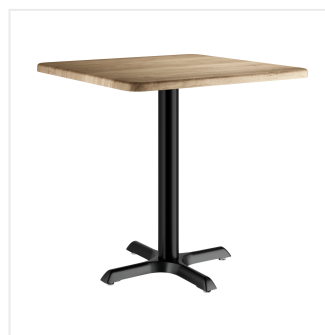

## Lancaster Table & Seating 30" x 30" Square Thermo-Formed MDF Standard Height Table with Gray Wood Finish

#164S3030XGRY

Item #: 164S3030XGRY Qty: \_\_\_\_\_

Project: \_\_\_\_\_

Approval: \_\_\_\_\_ Date: \_\_\_\_\_

### Features

- Seamless thermo-formed PVC cover is resistant to heat, stains, and scratching
- 1" medium-density fiberboard core for added durability and strength
- Rounded edges and corners are stylish and safe
- Durable 25" tall cast iron base
- Hardware included for quick and easy assembly

## Notes & Details

Choose an eye-catching and reliable addition to your establishment with this Lancaster Table & Seating thermo-formed medium-density fiberboard table. The top of this table is crafted with a thermo-formed PVC cover. The cover is seamless, making it easy to clean and sure to stand up to long-term wear and tear. It is resistant to heat, stains, and scratching, making it perfect for use in a busy restaurant, hotel, or bar. The table top is also designed with a 1" medium-density fiberboard core. This core provides a sturdy foundation and adds durability and strength to the unit. It is made with resin and wood particle fused together. This design allows it to withstand more weight than plywood tables and prevents the table top from warping.

This Lancaster Table & Seating table will give your guests a comfortable place to enjoy their meal, drink, or conversation! The square design and 30" x 30" size are perfect for comfortably seating 2-4 guests. For added convenience, this unit also features a durable black melamine backer for table bases to attach to. It sports a 22" x 22" table base while the 25" base column is standard height and made from resilient cast iron. The table top sports a gray wood finish that complements any setting while the rounded edges and corners provide added safety for children. This table is meant for indoor use only. It is the perfect addition to your commercial establishment.