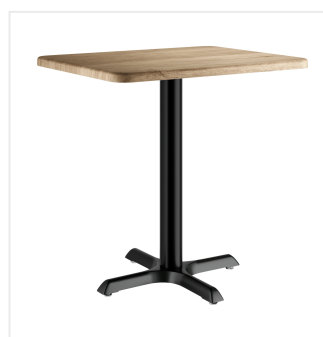

Lancaster Table & Seating 24" x 30" Rectangular Thermo-Formed MDF Standard Height Table with Gray Wood Finish

#164S2430XGRY

Item #: 164S2430XGRY Qty: _____

Project: _____

Approval: _____ Date: _____

Features

- Seamless thermo-formed PVC cover is resistant to heat, stains, and scratching
- 1" medium-density fiberboard core for added durability and strength
- Rounded edges and corners are stylish and safe
- Durable 25" tall cast iron base
- Hardware included for quick and easy assembly

Notes & Details

Choose an eye-catching and reliable addition to your establishment with this Lancaster Table & Seating thermo-formed medium-density fiberboard table. The top of this table is crafted with a thermo-formed PVC cover. The cover is seamless, making it easy to clean and sure to stand up to long-term wear and tear. It is resistant to heat, stains, and scratching, making it perfect for use in a busy restaurant, hotel, or bar. The table top is also designed with a 1" medium-density fiberboard core. This core provides a sturdy foundation and adds durability and strength to the unit. It is made with resin and wood particle fused together. This design allows it to withstand more weight than plywood tables and prevents the table top from warping.

This Lancaster Table & Seating table will give your guests a comfortable place to enjoy their meal, drink, or conversation! The rectangular design and 24" x 30" size are perfect for comfortably seating 2 guests. For added convenience, this unit also features a durable black melamine backer for table bases to attach to. It sports a 22" x 22" table base while the 25" base column is standard height and made from resilient cast iron. The table top sports a gray wood finish that complements any setting while the rounded edges and corners provide added safety for children. This table is meant for indoor use only. It is the perfect addition to your commercial establishment.