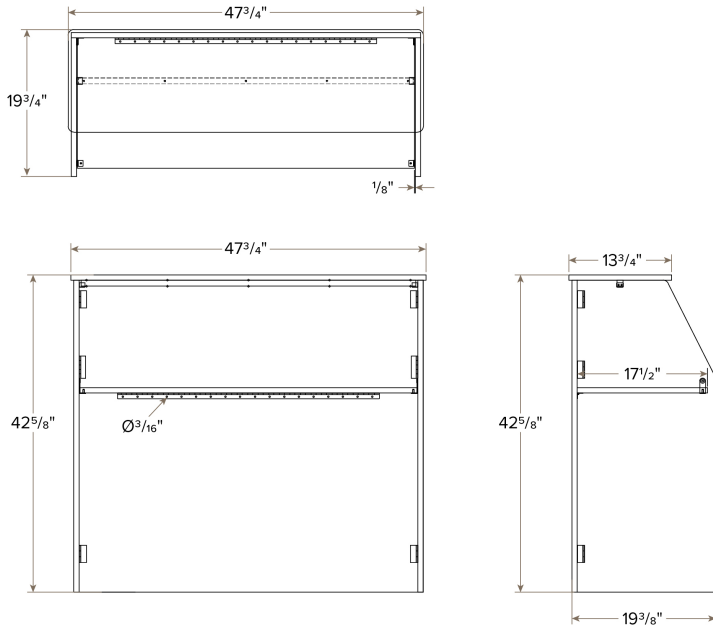

Lancaster Table and Seating 4' Foldaway Bar with White Laminate Finish

#164PBAR48WH

Item #: 164PBAR48WH Qty: _____

Project: _____

Approval: _____ Date: _____

Features

- Portable design for outdoor events, weddings, catering, and hotels
- Foldaway design with a removable tabletop for easy storage
- Made with a stylish, durable white laminate material
- Dual surfaces to prepare and serve drinks
- Spacious undershelf storage for coolers and drink supplies

Technical Data

Length	48 Inches
Width	19 Inches
Height	42 1/2 Inches
Shelf Length	47 Inches
Shelf Width	17 1/2 Inches
Color	White
Features	Folding Portable

Technical Data

Material	Laminate
Shape	Rectangle
Type	Bars

Plan View

Notes & Details

Be prepared to take your beverage service anywhere there's a party with this Lancaster Table and Seating 4' foldaway bar with white laminate finish! This bar is built with a durable and stylish laminate material with a white finish that is perfect for mobile bartending in any setting. It's designed with a removable tabletop that allows for easy transportation and a foldable design that's great for storage between events!