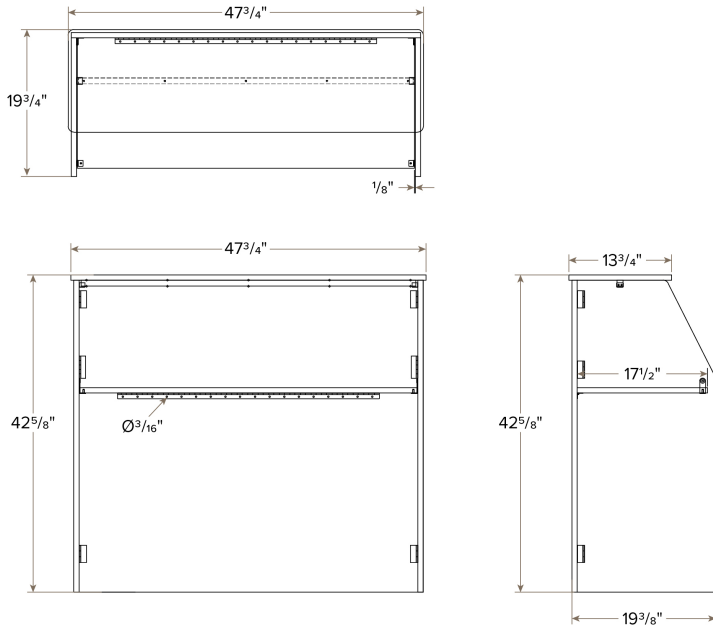

Lancaster Table and Seating 4' Foldaway Bar with Walnut Laminate Finish

#164PBAR48WAL

Item #: 164PBAR48WAL Qty: _____

Project: _____

Approval: _____ Date: _____

Features

- Portable design for outdoor events, weddings, catering, and hotels
- Foldaway design with a removable tabletop for easy storage
- Made with a stylish, durable walnut laminate material
- Dual surfaces to prepare and serve drinks
- Spacious undershelf storage for coolers and drink supplies

Technical Data

Length	48 Inches
Width	19 Inches
Height	42 1/2 Inches
Shelf Length	47 Inches
Shelf Width	17 1/2 Inches
Color	Brown
Features	Folding Portable

Technical Data

Material	Laminate
Shape	Rectangle
Type	Bars

Plan View

Notes & Details

Be prepared to take your beverage service anywhere there's a party with this Lancaster Table and Seating 4' foldaway bar with walnut laminate finish! This bar is built with a durable and stylish laminate material with a walnut finish that is perfect for mobile bartending in any setting. It's designed with a removable tabletop that allows for easy transportation and a foldable design that's great for storage between events!