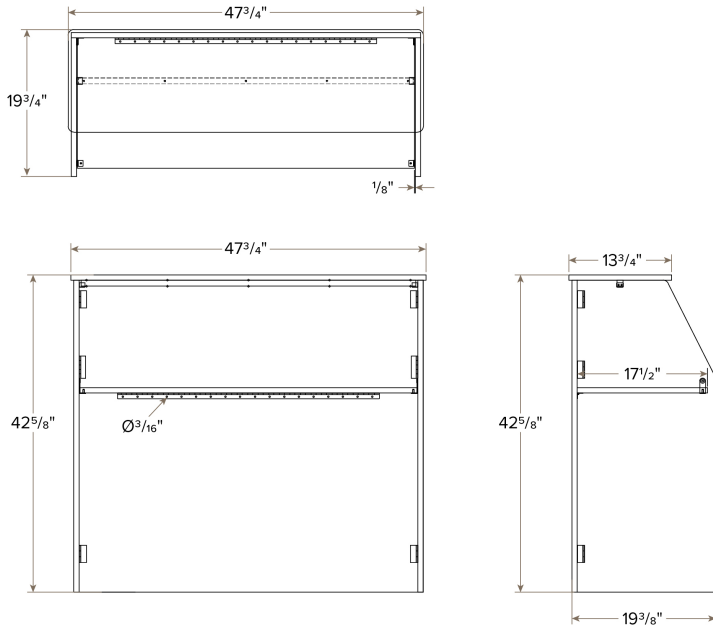

Lancaster Table and Seating 4' Foldaway Bar with Black Laminate Finish

#164PBAR48BK

Item #: 164PBAR48BK Qty: _____

Project: _____

Approval: _____ Date: _____

Features

- Portable design for outdoor events, weddings, catering, and hotels
- Foldaway design with a removable tabletop for easy storage
- Made with a stylish, durable black laminate material
- Dual surfaces to prepare and serve drinks
- Spacious undershelf storage for coolers and drink supplies

Technical Data

Length	48 Inches
Width	19 Inches
Height	42 1/2 Inches
Shelf Length	47 Inches
Shelf Width	17 1/2 Inches
Color	Black
Features	Folding Portable

Technical Data

Material	Laminate
Shape	Rectangle
Type	Bars

Plan View

Notes & Details

Be prepared to take your beverage service anywhere there's a party with this Lancaster Table and Seating 4' foldaway bar with black laminate finish! This bar is built with a durable and stylish laminate material with a black finish that is perfect for mobile bartending in any setting. It's designed with a removable tabletop that allows for easy transportation and a foldable design that's great for storage between events!