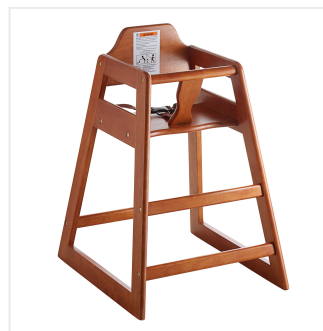

# Lancaster Table & Seating Assembled Standard Height Wooden High Chair with Walnut Finish

#164HIGHCWN

Item #: 164HIGHCWN Qty: \_\_\_\_\_

Project: \_\_\_\_\_

Approval: \_\_\_\_\_ Date: \_\_\_\_\_

## Features

- Solid premium wood construction with classic walnut finish
- Rounded corners and edges provide additional safety and comfort
- Includes a crotch strap and seat belt to keep children secure
- Easy to clean
- Ships fully assembled for added convenience

## Technical Data

Length	23 Inches
Width	20 Inches
Height	30 Inches
Seat Width	17 Inches
Seat Depth	9 Inches
Leg Hole Height	5 Inches
Seat Height	20 Inches
Assembled	Fully Assembled
Color	Brown
Finish	Walnut

Thanks to the rounded corners, this high chair ensures that children have a comfortable place to rest their arms while they sit. This also helps prevent other guests and wait staff from injuring themselves should they brush against the chair during their stay. The smaller opening on the side panels, and the crotch strap and seat belt all help secure a child in place so they can't wiggle free and fall. For added convenience, it ships fully assembled for immediate use right out of the box, saving time and labor during setup. Make sure you can accommodate guests of all ages with this comfortable, safe high chair from Lancaster Table & Seating.