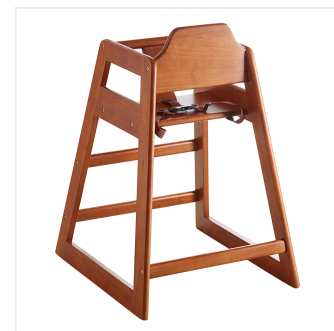

# Lancaster Table & Seating Assembled Standard Height Wooden High Chair with Walnut Finish

#164HIGHCWN

Item #: 164HIGHCWN Qty: \_\_\_\_\_

Project: \_\_\_\_\_

Approval: \_\_\_\_\_ Date: \_\_\_\_\_

## Features

- Solid premium wood construction with classic walnut finish
- Rounded corners and edges provide additional safety and comfort
- Includes a crotch strap and seat belt to keep children secure
- Easy to clean
- Ships fully assembled for added convenience

## Technical Data

Length	23 Inches
Width	20 Inches
Height	30 Inches
Seat Width	17 Inches
Seat Depth	9 Inches
Leg Hole Height	5 Inches
Seat Height	20 Inches
Assembled	Fully Assembled
Color	Brown
Finish	Walnut

Thanks to the rounded corners, this high chair ensures that children have a comfortable place to rest their arms while they sit. This also helps prevent other guests and wait staff from injuring themselves should they brush against the chair during their stay. The smaller opening on the side panels, and the crotch strap and seat belt all help secure a child in place so they can't wiggle free and fall. For added convenience, it ships fully assembled for immediate use right out of the box, saving time and labor during setup. Make sure you can accommodate guests of all ages with this comfortable, safe high chair from Lancaster Table & Seating.