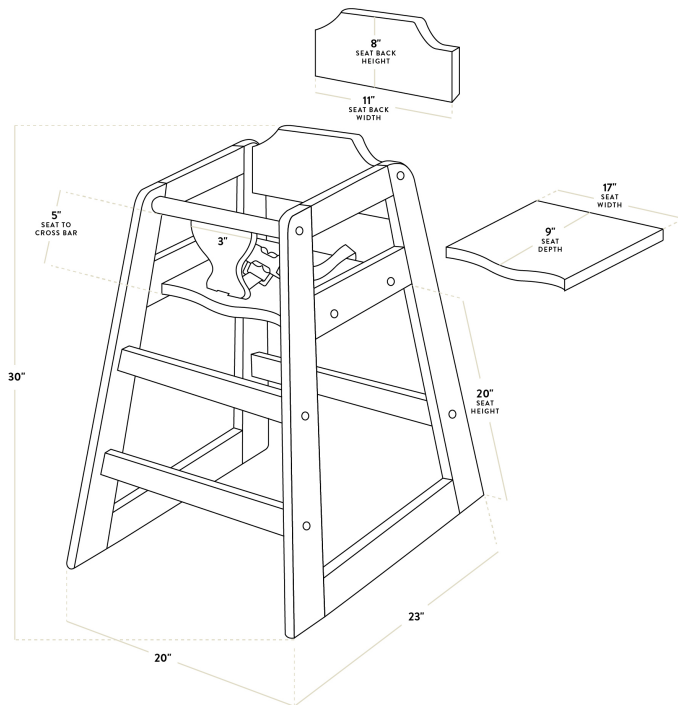

## Technical Data

Length	23 Inches
Width	20 Inches
Height	30 Inches
Seat Width	17 Inches
Seat Depth	9 Inches
Leg Hole Height	5 Inches
Seat Height	20 Inches
Assembled	Fully Assembled
Color	Brown
Finish	Walnut

## Technical Data

Features	Crotch Strap Seatbelt Stackable
Installation Type	Freestanding
Material	Wood
Type	High Chairs
Usage	Indoor
Wheels	Without Wheels

## Plan View