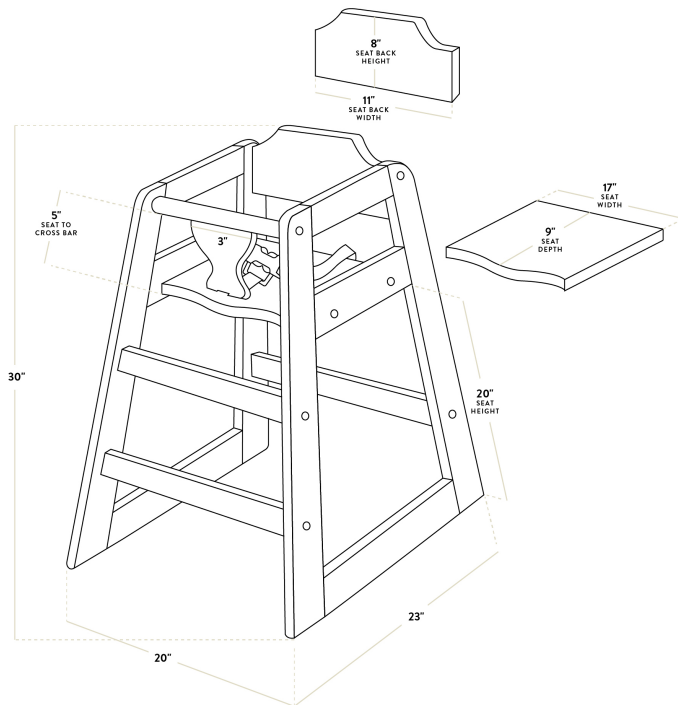

## Technical Data

Length	23 Inches
Width	20 Inches
Height	30 Inches
Seat Width	17 Inches
Seat Depth	9 Inches
Leg Hole Height	5 Inches
Seat Height	20 Inches
Assembled	Fully Assembled
Color	Beige
Finish	Natural

## Technical Data

Features	Crotch Strap Seatbelt Stackable
Installation Type	Freestanding
Material	Wood
Type	High Chairs
Usage	Indoor
Wheels	Without Wheels

## Plan View