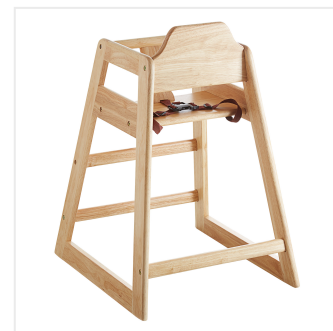

# Lancaster Table & Seating Assembled Standard Height Wooden High Chair with Natural Finish

#164HIGHCNAT

Item #: 164HIGHCNAT Qty: \_\_\_\_\_

Project: \_\_\_\_\_

Approval: \_\_\_\_\_ Date: \_\_\_\_\_

## Features

- Solid premium wood construction with classic natural finish
- Rounded corners and edges provide additional safety and comfort
- Includes a crotch strap and seat belt to keep children secure
- Easy to clean
- Ships fully assembled for added convenience

## Technical Data

Length	23 Inches
Width	20 Inches
Height	30 Inches
Seat Width	17 Inches
Seat Depth	9 Inches
Leg Hole Height	5 Inches
Seat Height	20 Inches
Assembled	Fully Assembled
Color	Beige
Finish	Natural

Thanks to the rounded corners, this high chair ensures that children have a comfortable place to rest their arms while they sit. This also helps prevent other guests and wait staff from injuring themselves should they brush against the chair during their stay. The smaller opening on the side panels, and the crotch strap and seat belt all help secure a child in place so they can't wiggle free and fall. For added convenience, it ships fully assembled for immediate use right out of the box, saving time and labor during setup. Make sure you can accommodate guests of all ages with this comfortable, safe high chair from Lancaster Table & Seating.