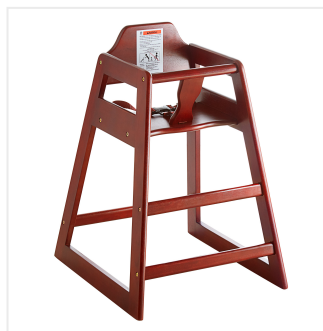

Lancaster Table & Seating Assembled Standard Height Wooden High Chair with Mahogany Finish

#164HIGHCMO

Item #: 164HIGHCMO Qty: _____

Project: _____

Approval: _____ Date: _____

Features

- Solid premium wood construction with classic mahogany finish
- Rounded corners and edges provide additional safety and comfort
- Includes a crotch strap and seat belt to keep children secure
- Easy to clean
- Ships fully assembled for added convenience

Technical Data

Features	Crotch Strap Seatbelt Stackable
Installation Type	Freestanding
Material	Wood
Type	High Chairs
Usage	Indoor
Wheels	Without Wheels

Plan View

Notes & Details

Provide your smallest guests with a place to sit with the Lancaster Table & Seating standard height restaurant wooden high chair with mahogany finish! Thanks to this sturdy high chair, you can easily keep your youngest guests safe and tightly secure while they're in your family friendly restaurant or diner. The chair is designed to keep children comfortably restrained, which helps to prevent any injuries or accidents. It is also compliant with the new ASTM F404-18 requirements so you can ensure the safety of those in it. Plus, the classic mahogany color adds a nice visual appeal to your dining set up.

Thanks to the rounded corners, this high chair ensures that children have a comfortable place to rest their arms while they sit. This also helps prevent other guests and wait staff from injuring themselves should they brush against the chair during their stay. The smaller opening on the side panels, and the crotch strap and seat belt all help secure a child in place so they can't wiggle free and fall. For added convenience, it ships fully assembled for immediate use right out of the box, saving time and labor during setup. Make sure you can accommodate guests of all ages with this comfortable, safe high chair from Lancaster Table & Seating.