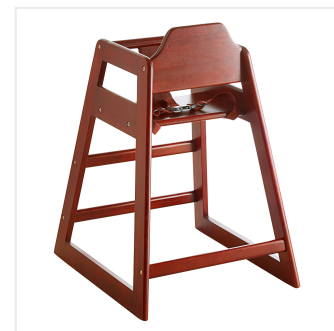

Lancaster Table & Seating Assembled Standard Height Wooden High Chair with Mahogany Finish

#164HIGHCMO

Item #: 164HIGHCMO Qty: _____

Project: _____

Approval: _____ Date: _____

Features

- Solid premium wood construction with classic mahogany finish
- Rounded corners and edges provide additional safety and comfort
- Includes a crotch strap and seat belt to keep children secure
- Easy to clean
- Ships fully assembled for added convenience

Technical Data

Features	Crotch Strap Seatbelt Stackable
Installation Type	Freestanding
Material	Wood
Type	High Chairs
Usage	Indoor
Wheels	Without Wheels

Plan View

Notes & Details

Provide your smallest guests with a place to sit with the Lancaster Table & Seating standard height restaurant wooden high chair with mahogany finish! Thanks to this sturdy high chair, you can easily keep your youngest guests safe and tightly secure while they're in your family friendly restaurant or diner. The chair is designed to keep children comfortably restrained, which helps to prevent any injuries or accidents. It is also compliant with the new ASTM F404-18 requirements so you can ensure the safety of those in it. Plus, the classic mahogany color adds a nice visual appeal to your dining set up.

Thanks to the rounded corners, this high chair ensures that children have a comfortable place to rest their arms while they sit. This also helps prevent other guests and wait staff from injuring themselves should they brush against the chair during their stay. The smaller opening on the side panels, and the crotch strap and seat belt all help secure a child in place so they can't wiggle free and fall. For added convenience, it ships fully assembled for immediate use right out of the box, saving time and labor during setup. Make sure you can accommodate guests of all ages with this comfortable, safe high chair from Lancaster Table & Seating.