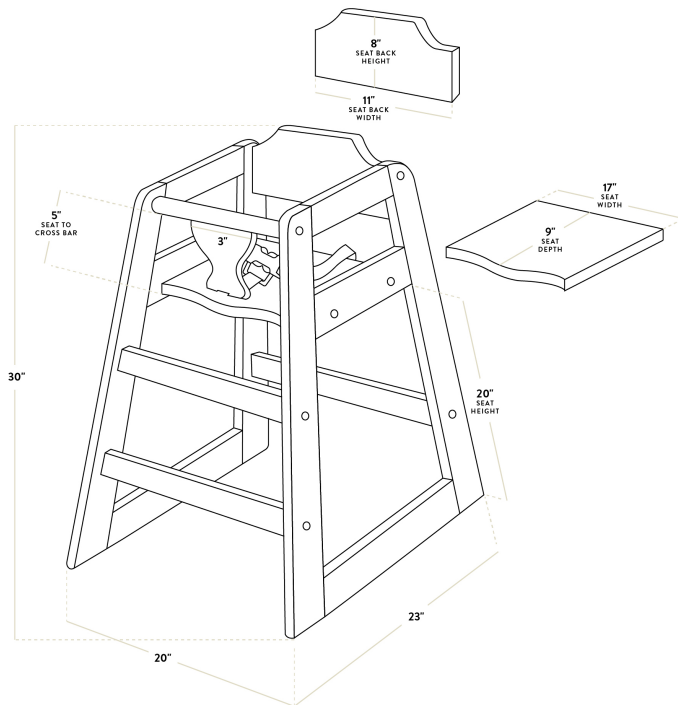

Certifications

Stackable

Fully Assembled

Technical Data

Length	23 Inches
Width	20 Inches
Height	30 Inches
Seat Width	17 Inches
Seat Depth	9 Inches
Leg Hole Height	5 Inches
Seat Height	20 Inches
Assembled	Fully Assembled
Color	Brown
Finish	Mahogany

Technical Data

Features	Crotch Strap Seatbelt Stackable
Installation Type	Freestanding
Material	Wood
Type	High Chairs
Usage	Indoor
Wheels	Without Wheels

Plan View

Notes & Details

Provide your smallest guests with a place to sit with the Lancaster Table & Seating standard height restaurant wooden high chair with mahogany finish! Thanks to this sturdy high chair, you can easily keep your youngest guests safe and tightly secure while they're in your family friendly restaurant or diner. The chair is designed to keep children comfortably restrained, which helps to prevent any injuries or accidents. It is also compliant with the new ASTM F404-18 requirements so you can ensure the safety of those in it. Plus, the classic mahogany color adds a nice visual appeal to your dining set up.

Thanks to the rounded corners, this high chair ensures that children have a comfortable place to rest their arms while they sit. This also helps prevent other guests and wait staff from injuring themselves should they brush against the chair during their stay. The smaller opening on the side panels, and the crotch strap and seat belt all help secure a child in place so they can't wiggle free and fall. For added convenience, it ships fully assembled for immediate use right out of the box, saving time and labor during setup. Make sure you can accommodate guests of all ages with this comfortable, safe high chair from Lancaster Table & Seating.