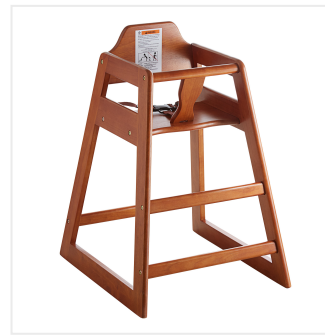

Lancaster Table & Seating Unassembled Standard Height Wooden High Chair with Walnut Finish

#164HIGHCKDWN

Item #: 164HIGHCKDWN Qty: _____

Project: _____

Approval: _____ Date: _____

Features

- Solid premium wood construction with classic walnut finish
- Rounded corners and edges provide additional safety and comfort
- Includes a crotch strap and seat belt to keep children secure
- Easy to clean
- Ships unassembled to save you money on shipping costs

Technical Data

Features	Crotch Strap Seatbelt Stackable
Installation Type	Freestanding
Material	Wood
Type	High Chairs
Usage	Indoor
Wheels	Without Wheels

Plan View

Notes & Details

Provide your smallest guests with a place to sit with this Lancaster Table & Seating standard height restaurant wooden high chair with walnut finish! Thanks to this sturdy high chair, you can easily keep your youngest guests safe and tightly secure while they're in your family-style restaurant or diner. The chair is designed to keep children comfortably restrained, which helps to prevent any injuries or accidents. It is also compliant with the new ASTM F404-18 requirements so you can ensure the safety of those in it. Plus, the classic walnut finish adds a nice visual appeal to your dining set up.

Thanks to the rounded corners, this high chair ensures that children have a comfortable place to rest their arms while they sit. This also helps prevent other guests and wait staff from injuring themselves should they brush against the chair during their stay. The lower safety bar, smaller opening on the side panels, and the crotch strap and seat belt all help secure a child in place so they can't wiggle free and fall. To save you money on costly shipping expenses, this chair ships unassembled. To assemble, all necessary hardware is included. You will also receive a double-ended Allen key with screwdriver and flat head ends as well as a regular Allen key. Make sure you can accommodate guests of all ages with this comfortable, safe high chair.