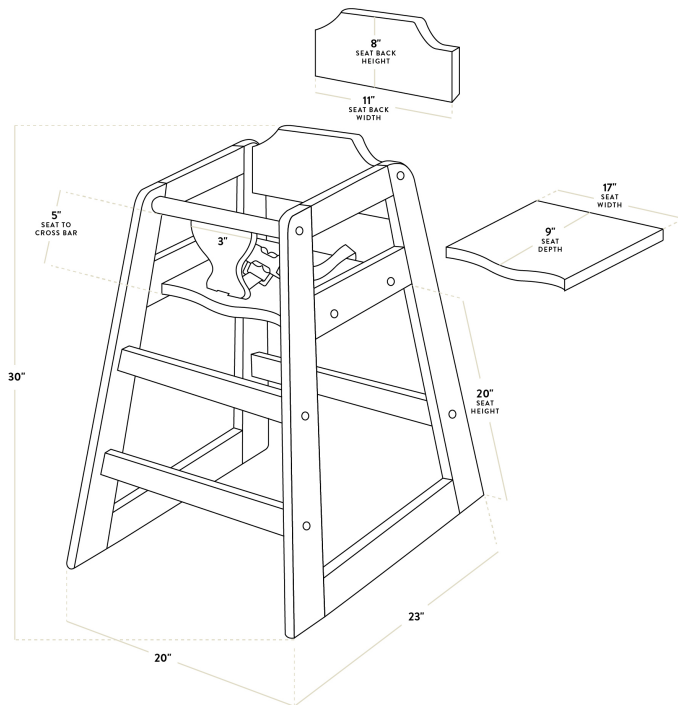

Certifications

Stackable

Technical Data

Length	23 Inches
Width	20 Inches
Height	30 Inches
Seat Width	17 Inches
Seat Depth	9 Inches
Leg Hole Height	5 Inches
Seat Height	20 Inches
Assembled	Assembly Required
Color	Brown
Finish	Walnut

Technical Data

Features	Crotch Strap Seatbelt Stackable
Installation Type	Freestanding
Material	Wood
Type	High Chairs
Usage	Indoor
Wheels	Without Wheels

Plan View

Notes & Details

Provide your smallest guests with a place to sit with this Lancaster Table & Seating standard height restaurant wooden high chair with walnut finish! Thanks to this sturdy high chair, you can easily keep your youngest guests safe and tightly secure while they're in your family-style restaurant or diner. The chair is designed to keep children comfortably restrained, which helps to prevent any injuries or accidents. It is also compliant with the new ASTM F404-18 requirements so you can ensure the safety of those in it. Plus, the classic walnut finish adds a nice visual appeal to your dining set up.

Thanks to the rounded corners, this high chair ensures that children have a comfortable place to rest their arms while they sit. This also helps prevent other guests and wait staff from injuring themselves should they brush against the chair during their stay. The lower safety bar, smaller opening on the side panels, and the crotch strap and seat belt all help secure a child in place so they can't wiggle free and fall. To save you money on costly shipping expenses, this chair ships unassembled. To assemble, all necessary hardware is included. You will also receive a double-ended Allen key with screwdriver and flat head ends as well as a regular Allen key. Make sure you can accommodate guests of all ages with this comfortable, safe high chair.