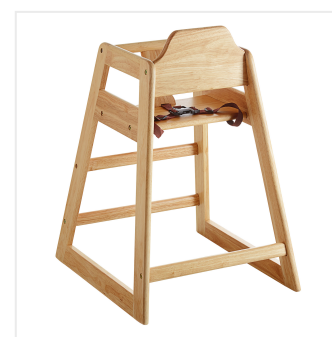

# Lancaster Table & Seating Unassembled Standard Height Wooden High Chair with Natural Finish

#164HIGHCKDNT

Item #: 164HIGHCKDNT Qty: \_\_\_\_\_

Project: \_\_\_\_\_

Approval: \_\_\_\_\_ Date: \_\_\_\_\_

## Features

- Solid premium wood construction with classic natural finish
- Rounded corners and edges provide additional safety and comfort
- Includes a crotch strap and seat belt to keep children secure
- Easy to clean
- Ships unassembled to save you money on shipping costs

## Technical Data

Length	23 Inches
Width	20 Inches
Height	30 Inches
Seat Width	17 Inches
Seat Depth	9 Inches
Leg Hole Height	5 Inches
Seat Height	20 Inches
Assembled	Assembly Required
Color	Beige
Finish	Natural

Thanks to the rounded corners, this high chair ensures that children have a comfortable place to rest their arms while they sit. This also helps prevent other guests and wait staff from injuring themselves should they brush against the chair during their stay. The smaller opening on the side panels and leg holes, as well as the crotch strap and seat belt all help secure a child in place so they can't wiggle free and fall. To save you money on costly shipping expenses, this chair ships unassembled. To assemble, all necessary hardware is included. You will also receive a double-ended Allen key with screwdriver and flat head ends as well as a regular Allen key. Make sure you can accommodate guests of all ages with this comfortable, safe high chair from Lancaster Table & Seating.