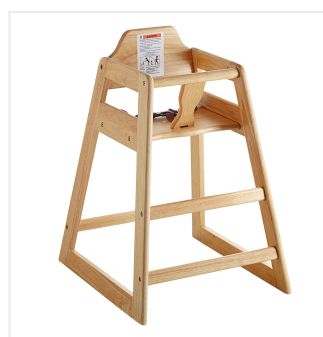

# Lancaster Table & Seating Unassembled Standard Height Wooden High Chair with Natural Finish

#164HIGHCKDNT

Item #: 164HIGHCKDNT Qty: \_\_\_\_\_

Project: \_\_\_\_\_

Approval: \_\_\_\_\_ Date: \_\_\_\_\_

## Features

- Solid premium wood construction with classic natural finish
- Rounded corners and edges provide additional safety and comfort
- Includes a crotch strap and seat belt to keep children secure
- Easy to clean
- Ships unassembled to save you money on shipping costs

## Technical Data

Length	23 Inches
Width	20 Inches
Height	30 Inches
Seat Width	17 Inches
Seat Depth	9 Inches
Leg Hole Height	5 Inches
Seat Height	20 Inches
Assembled	Assembly Required
Color	Beige
Finish	Natural

Thanks to the rounded corners, this high chair ensures that children have a comfortable place to rest their arms while they sit. This also helps prevent other guests and wait staff from injuring themselves should they brush against the chair during their stay. The smaller opening on the side panels and leg holes, as well as the crotch strap and seat belt all help secure a child in place so they can't wiggle free and fall. To save you money on costly shipping expenses, this chair ships unassembled. To assemble, all necessary hardware is included. You will also receive a double-ended Allen key with screwdriver and flat head ends as well as a regular Allen key. Make sure you can accommodate guests of all ages with this comfortable, safe high chair from Lancaster Table & Seating.