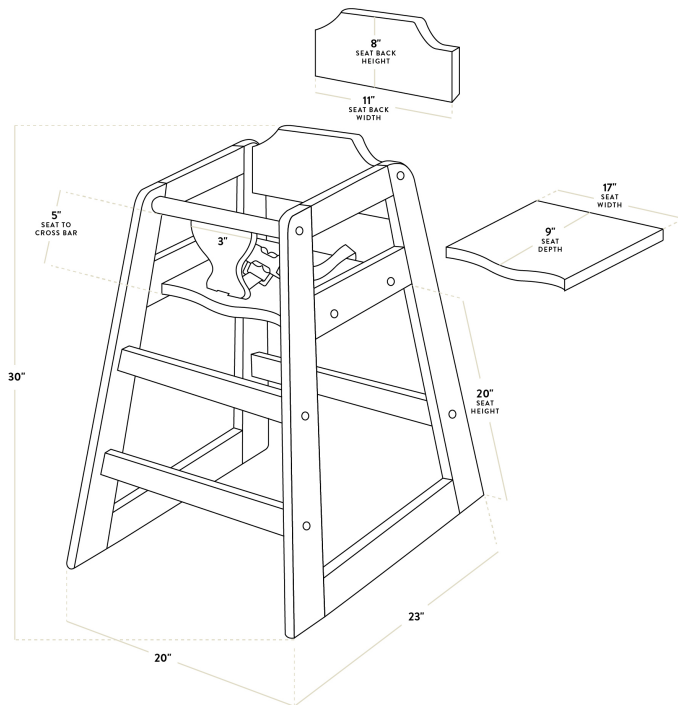

## Technical Data

Length	23 Inches
Width	20 Inches
Height	30 Inches
Seat Width	17 Inches
Seat Depth	9 Inches
Leg Hole Height	5 Inches
Seat Height	20 Inches
Assembled	Assembly Required
Color	Beige
Finish	Natural

## Technical Data

Features	Crotch Strap Seatbelt Stackable
Installation Type	Freestanding
Material	Wood
Type	High Chairs
Usage	Indoor
Wheels	Without Wheels

## Plan View

Thanks to the rounded corners, this high chair ensures that children have a comfortable place to rest their arms while they sit. This also helps prevent other guests and wait staff from injuring themselves should they brush against the chair during their stay. The smaller opening on the side panels and leg holes, as well as the crotch strap and seat belt all help secure a child in place so they can't wiggle free and fall. To save you money on costly shipping expenses, this chair ships unassembled. To assemble, all necessary hardware is included. You will also receive a double-ended Allen key with screwdriver and flat head ends as well as a regular Allen key. Make sure you can accommodate guests of all ages with this comfortable, safe high chair from Lancaster Table & Seating.