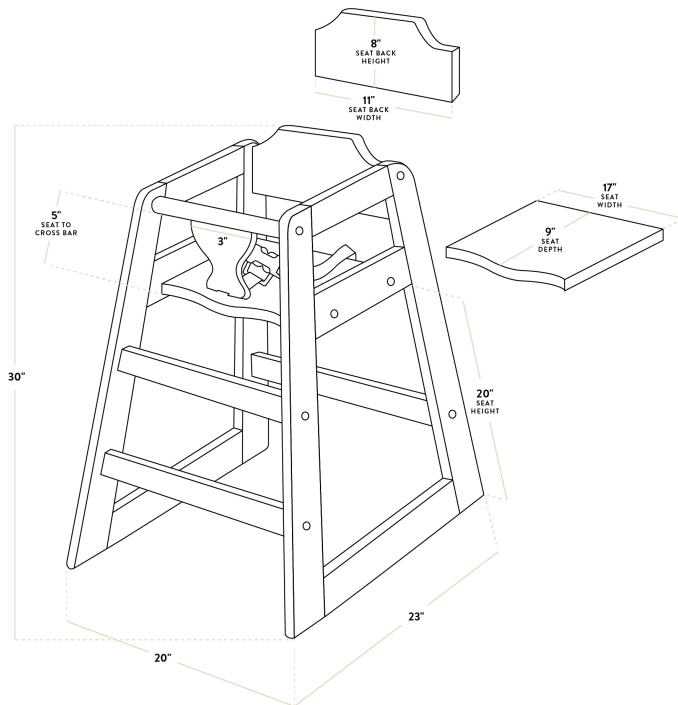

Certifications

Stackable

Technical Data

Length	23 Inches
Width	20 Inches
Height	30 Inches
Seat Width	17 Inches
Seat Depth	9 Inches
Leg Hole Height	5 Inches
Seat Height	20 Inches
Assembled	Assembly Required
Color	Brown
Finish	Mahogany

Technical Data

Features	Crotch Strap Seatbelt Stackable
Installation Type	Freestanding
Material	Wood
Type	High Chairs
Usage	Indoor
Wheels	Without Wheels

Plan View

Notes & Details

Provide your smallest guests with a place to sit with this Lancaster Table & Seating standard height restaurant wooden high chair with mahogany finish! Thanks to this sturdy high chair, you can easily keep your youngest guests safe and tightly secure while they're in your family-friendly restaurant or diner. The chair is designed to keep children comfortably restrained, which helps to prevent any injuries or accidents. It is also compliant with the new ASTM F404-18 requirements so you can ensure the safety of those in it. Plus, the mahogany finish adds a nice visual appeal to your dining set up.

Thanks to the rounded corners, this high chair ensures that children have a comfortable place to rest their arms while they sit. This also helps prevent other guests and wait staff from injuring themselves should they brush against the chair during their stay. The smaller opening on the side panels and leg holes, as well as the crotch strap and seat belt all help secure a child in place so they can't wiggle free and fall. To save you money on costly shipping expenses, this chair ships unassembled. To assemble, all necessary hardware is included. You will also receive a double-ended Allen key with screwdriver and flat head ends as well as a regular Allen key. Make sure you can accommodate guests of all ages with this comfortable, safe high chair from Lancaster Table & Seating.