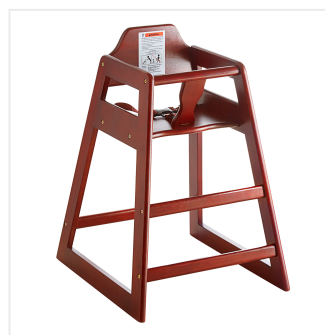

Lancaster Table & Seating Unassembled Standard Height Wooden High Chair with Mahogany Finish

#164HIGHCKDMO

Item #: 164HIGHCKDMO Qty: _____

Project: _____

Approval: _____ Date: _____

Features

- Solid premium wood construction with classic mahogany finish
- Rounded corners and edges provide additional safety and comfort
- Includes a crotch strap and seat belt to keep children secure
- Easy to clean
- Ships unassembled to save you money on shipping costs

Technical Data

Features	Crotch Strap Seatbelt Stackable
Installation Type	Freestanding
Material	Wood
Type	High Chairs
Usage	Indoor
Wheels	Without Wheels

Plan View

Notes & Details

Provide your smallest guests with a place to sit with this Lancaster Table & Seating standard height restaurant wooden high chair with mahogany finish! Thanks to this sturdy high chair, you can easily keep your youngest guests safe and tightly secure while they're in your family-friendly restaurant or diner. The chair is designed to keep children comfortably restrained, which helps to prevent any injuries or accidents. It is also compliant with the new ASTM F404-18 requirements so you can ensure the safety of those in it. Plus, the mahogany finish adds a nice visual appeal to your dining set up.