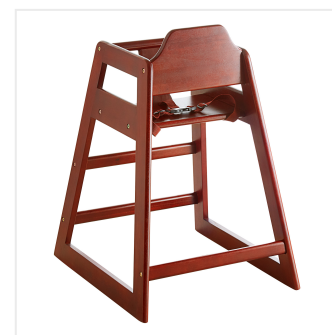

Lancaster Table & Seating Unassembled Standard Height Wooden High Chair with Mahogany Finish

#164HIGHCKDMO

Item #: 164HIGHCKDMO Qty: _____

Project: _____

Approval: _____ Date: _____

Features

- Solid premium wood construction with classic mahogany finish
- Rounded corners and edges provide additional safety and comfort
- Includes a crotch strap and seat belt to keep children secure
- Easy to clean
- Ships unassembled to save you money on shipping costs

Technical Data

Features	Crotch Strap Seatbelt Stackable
Installation Type	Freestanding
Material	Wood
Type	High Chairs
Usage	Indoor
Wheels	Without Wheels

Plan View

Notes & Details

Provide your smallest guests with a place to sit with this Lancaster Table & Seating standard height restaurant wooden high chair with mahogany finish! Thanks to this sturdy high chair, you can easily keep your youngest guests safe and tightly secure while they're in your family-friendly restaurant or diner. The chair is designed to keep children comfortably restrained, which helps to prevent any injuries or accidents. It is also compliant with the new ASTM F404-18 requirements so you can ensure the safety of those in it. Plus, the mahogany finish adds a nice visual appeal to your dining set up.