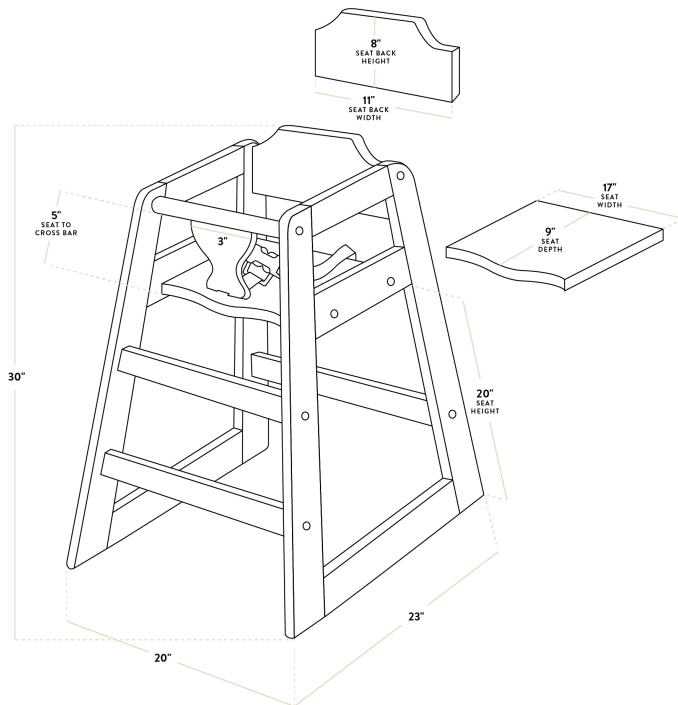

## Technical Data

Length	23 Inches
Width	20 Inches
Height	30 Inches
Seat Width	17 Inches
Seat Depth	9 Inches
Leg Hole Height	5 Inches
Seat Height	20 Inches
Assembled	Assembly Required
Color	Brown
Finish	Espresso

## Technical Data

Features	Crotch Strap Seatbelt Stackable
Installation Type	Freestanding
Material	Wood
Type	High Chairs
Usage	Indoor
Wheels	Without Wheels

## Plan View

Thanks to the rounded corners, this high chair ensures that children have a comfortable place to rest their arms while they sit. This also helps prevent other guests and wait staff from injuring themselves should they brush against the chair during their stay. The lower safety bar, smaller opening on the side panels, and the crotch strap and seat belt all help secure a child in place so they can't wiggle free and fall. To save you money on costly shipping expenses, this chair ships unassembled. To assemble, all necessary hardware is included. You will also receive a double-ended Allen key with screwdriver and flat head ends as well as a regular Allen key. Make sure you can accommodate guests of all ages with this comfortable, safe high chair.