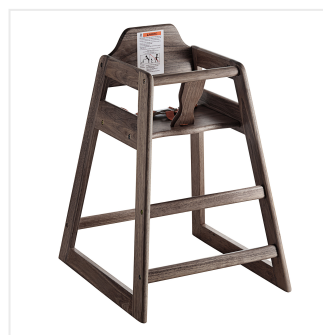

# Lancaster Table & Seating Unassembled Standard Height Wooden High Chair with Espresso Finish

#164HIGHCKDDB

Item #: 164HIGHCKDDB Qty: \_\_\_\_\_

Project: \_\_\_\_\_

Approval: \_\_\_\_\_ Date: \_\_\_\_\_

## Features

- Solid premium wood construction with classic espresso finish
- Rounded corners and edges provide additional safety and comfort
- Includes a crotch strap and seat belt to keep children secure
- Easy to clean
- Ships unassembled to save you money on shipping costs

## Technical Data

Length	23 Inches
Width	20 Inches
Height	30 Inches
Seat Width	17 Inches
Seat Depth	9 Inches
Leg Hole Height	5 Inches
Seat Height	20 Inches
Assembled	Assembly Required
Color	Brown
Finish	Espresso

Thanks to the rounded corners, this high chair ensures that children have a comfortable place to rest their arms while they sit. This also helps prevent other guests and wait staff from injuring themselves should they brush against the chair during their stay. The lower safety bar, smaller opening on the side panels, and the crotch strap and seat belt all help secure a child in place so they can't wiggle free and fall. To save you money on costly shipping expenses, this chair ships unassembled. To assemble, all necessary hardware is included. You will also receive a double-ended Allen key with screwdriver and flat head ends as well as a regular Allen key. Make sure you can accommodate guests of all ages with this comfortable, safe high chair.