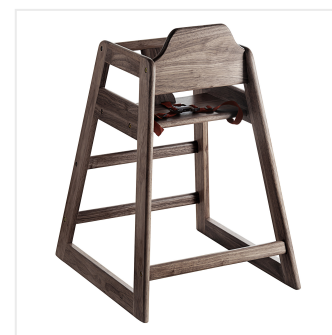

# Lancaster Table & Seating Unassembled Standard Height Wooden High Chair with Espresso Finish

#164HIGHCKDDB

Item #: 164HIGHCKDDB Qty: \_\_\_\_\_

Project: \_\_\_\_\_

Approval: \_\_\_\_\_ Date: \_\_\_\_\_

## Features

- Solid premium wood construction with classic espresso finish
- Rounded corners and edges provide additional safety and comfort
- Includes a crotch strap and seat belt to keep children secure
- Easy to clean
- Ships unassembled to save you money on shipping costs

## Notes & Details

Provide your smallest guests with a place to sit with this Lancaster Table & Seating standard height restaurant wooden high chair with espresso finish! Thanks to this sturdy high chair, you can easily keep your youngest guests safe and tightly secure while they're in your family-style restaurant or diner. The chair is designed to keep children comfortably restrained, which helps to prevent any injuries or accidents. It is also compliant with the new ASTM F404-18 requirements so you can ensure the safety of those in it. Plus, the sleek dark brown espresso finish adds a nice visual appeal to your dining set up.

Thanks to the rounded corners, this high chair ensures that children have a comfortable place to rest their arms while they sit. This also helps prevent other guests and wait staff from injuring themselves should they brush against the chair during their stay. The lower safety bar, smaller opening on the side panels, and the crotch strap and seat belt all help secure a child in place so they can't wiggle free and fall. To save you money on costly shipping expenses, this chair ships unassembled. To assemble, all necessary hardware is included. You will also receive a double-ended Allen key with screwdriver and flat head ends as well as a regular Allen key. Make sure you can accommodate guests of all ages with this comfortable, safe high chair.