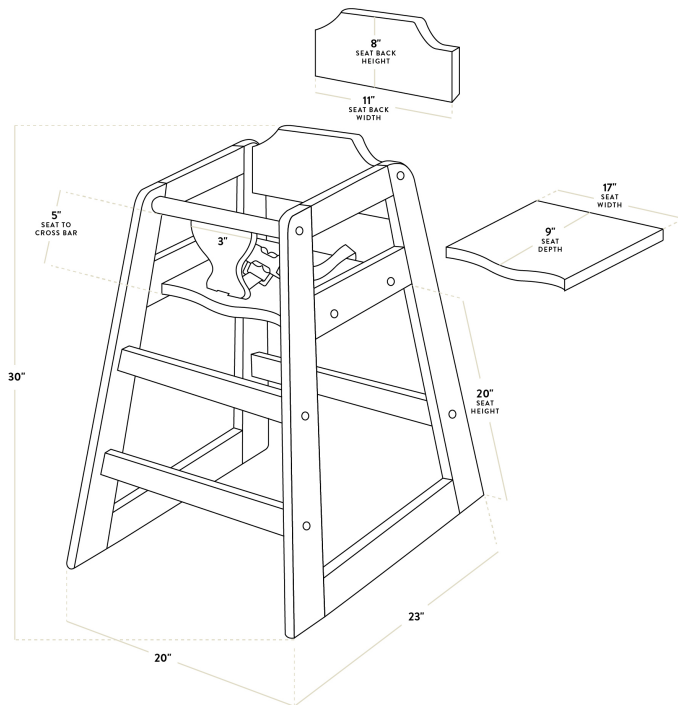

Certifications

Stackable

Technical Data

Length	23 Inches
Width	20 Inches
Height	30 Inches
Seat Width	17 Inches
Seat Depth	9 Inches
Leg Hole Height	5 Inches
Seat Height	20 Inches
Assembled	Assembly Required
Color	Black
Finish	Black

Technical Data

Features	Crotch Strap Seatbelt Stackable
Installation Type	Freestanding
Material	Wood
Type	High Chairs
Usage	Indoor
Wheels	Without Wheels

Plan View

Notes & Details

Provide your smallest guests with a place to sit with the Lancaster Table & Seating standard height restaurant wooden high chair with black finish! Thanks to this sturdy high chair, you can easily keep your youngest guests safe and tightly secure while they're in your family-friendly restaurant or diner. The chair is designed to keep children comfortably restrained, which helps to prevent any injuries or accidents. It is also compliant with the new ASTM F404-18 requirements so you can ensure the safety of those in it. Plus, the classic black color adds a nice visual appeal to your dining set up.

Thanks to the rounded corners, this high chair ensures that children have a comfortable place to rest their arms while they sit. This also helps prevent other guests and wait staff from injuring themselves should they brush against the chair during their stay. The smaller opening on the side panels and leg holes, as well as the crotch strap and seat belt all help secure a child in place so they can't wiggle free and fall. To save you money on costly shipping expenses, this chair ships unassembled. To assemble, all necessary hardware is included. You will also receive a double-ended Allen key with screwdriver and flat head ends as well as a regular Allen key. Make sure you can accommodate guests of all ages with this comfortable, safe high chair from Lancaster Table & Seating.