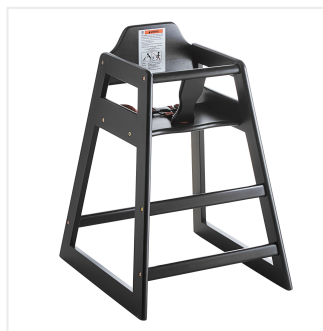

Lancaster Table & Seating Unassembled Standard Height Wooden High Chair with Black Finish

#164HIGHCKDBK

Item #: 164HIGHCKDBK Qty: _____

Project: _____

Approval: _____ Date: _____

Features

- Solid premium wood construction with classic black finish
- Rounded corners and edges provide additional safety and comfort
- Includes a crotch strap and seat belt to keep children secure
- Easy to clean
- Ships unassembled to save you money on shipping costs

Technical Data

Features	Crotch Strap Seatbelt Stackable
Installation Type	Freestanding
Material	Wood
Type	High Chairs
Usage	Indoor
Wheels	Without Wheels

Plan View

Notes & Details

Provide your smallest guests with a place to sit with the Lancaster Table & Seating standard height restaurant wooden high chair with black finish! Thanks to this sturdy high chair, you can easily keep your youngest guests safe and tightly secure while they're in your family-friendly restaurant or diner. The chair is designed to keep children comfortably restrained, which helps to prevent any injuries or accidents. It is also compliant with the new ASTM F404-18 requirements so you can ensure the safety of those in it. Plus, the classic black color adds a nice visual appeal to your dining set up.