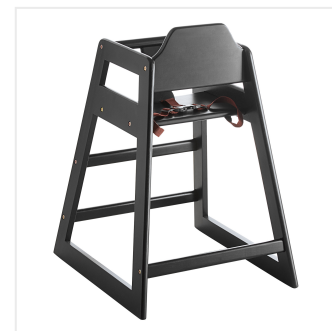

Lancaster Table & Seating Unassembled Standard Height Wooden High Chair with Black Finish

#164HIGHCKDBK

Item #: 164HIGHCKDBK Qty: _____

Project: _____

Approval: _____ Date: _____

Features

- Solid premium wood construction with classic black finish
- Rounded corners and edges provide additional safety and comfort
- Includes a crotch strap and seat belt to keep children secure
- Easy to clean
- Ships unassembled to save you money on shipping costs

Technical Data

Features	Crotch Strap Seatbelt Stackable
Installation Type	Freestanding
Material	Wood
Type	High Chairs
Usage	Indoor
Wheels	Without Wheels

Plan View

Notes & Details

Provide your smallest guests with a place to sit with the Lancaster Table & Seating standard height restaurant wooden high chair with black finish! Thanks to this sturdy high chair, you can easily keep your youngest guests safe and tightly secure while they're in your family-friendly restaurant or diner. The chair is designed to keep children comfortably restrained, which helps to prevent any injuries or accidents. It is also compliant with the new ASTM F404-18 requirements so you can ensure the safety of those in it. Plus, the classic black color adds a nice visual appeal to your dining set up.