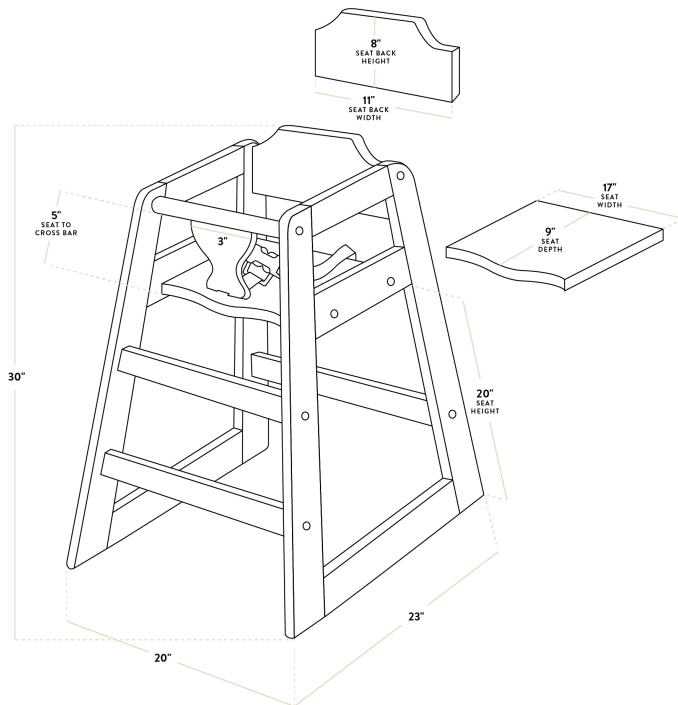

### Technical Data

Length	23 Inches
Width	20 Inches
Height	30 Inches
Seat Width	17 Inches
Seat Depth	9 Inches
Leg Hole Height	5 Inches
Seat Height	20 Inches
Assembled	Fully Assembled
Color	Brown
Finish	Espresso

## Technical Data

Features	Crotch Strap Seatbelt Stackable
Installation Type	Freestanding
Material	Wood
Type	High Chairs
Usage	Indoor
Wheels	Without Wheels

## Plan View