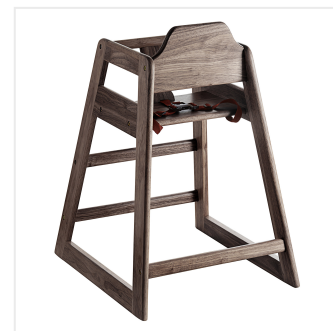

## Lancaster Table & Seating Assembled Standard Height Wooden High Chair with Espresso Finish

#164HIGHCDB

Item #: 164HIGHCDB Qty: \_\_\_\_\_

Project: \_\_\_\_\_

Approval: \_\_\_\_\_ Date: \_\_\_\_\_

### Features

- Solid premium wood construction with classic espresso finish
- Rounded corners and edges provide additional safety and comfort
- Includes a crotch strap and seat belt to keep children secure
- Easy to clean
- Ships fully assembled for added convenience

## Notes & Details

Provide your smallest guests with a place to sit with the Lancaster Table & Seating standard height restaurant wooden high chair with espresso finish! Thanks to this sturdy high chair, you can easily keep your youngest guests safe and tightly secure while they're in your family friendly restaurant or diner. The chair is designed to keep children comfortably restrained, which helps to prevent any injuries or accidents. It is also compliant with the new ASTM F404-18 requirements so you can ensure the safety of those in it. Plus, the sleek dark brown espresso finish adds a nice visual appeal to your dining set up.

Thanks to the rounded corners, this high chair ensures that children have a comfortable place to rest their arms while they sit. This also helps prevent other guests and wait staff from injuring themselves should they brush against the chair during their stay. The smaller opening on the side panels, and the crotch strap and seat belt all help secure a child in place so they can't wiggle free and fall. For added convenience, it ships fully assembled for immediate use right out of the box, saving time and labor during setup. Make sure you can accommodate guests of all ages with this comfortable, safe high chair from Lancaster Table & Seating.