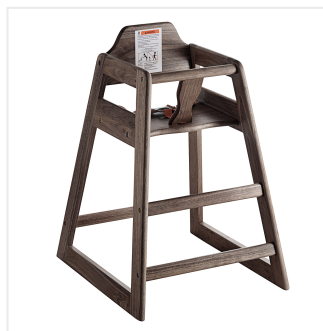

## Lancaster Table & Seating Assembled Standard Height Wooden High Chair with Espresso Finish

#164HIGHCDB

Item #: 164HIGHCDB Qty: \_\_\_\_\_

Project: \_\_\_\_\_

Approval: \_\_\_\_\_ Date: \_\_\_\_\_

### Features

- Solid premium wood construction with classic espresso finish
- Rounded corners and edges provide additional safety and comfort
- Includes a crotch strap and seat belt to keep children secure
- Easy to clean
- Ships fully assembled for added convenience

### Technical Data

Length	23 Inches
Width	20 Inches
Height	30 Inches
Seat Width	17 Inches
Seat Depth	9 Inches
Leg Hole Height	5 Inches
Seat Height	20 Inches
Assembled	Fully Assembled
Color	Brown
Finish	Espresso

Thanks to the rounded corners, this high chair ensures that children have a comfortable place to rest their arms while they sit. This also helps prevent other guests and wait staff from injuring themselves should they brush against the chair during their stay. The smaller opening on the side panels, and the crotch strap and seat belt all help secure a child in place so they can't wiggle free and fall. For added convenience, it ships fully assembled for immediate use right out of the box, saving time and labor during setup. Make sure you can accommodate guests of all ages with this comfortable, safe high chair from Lancaster Table & Seating.