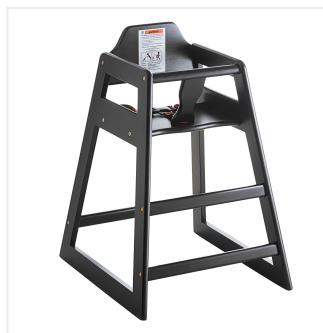

Lancaster Table & Seating Assembled Standard Height Wooden High Chair with Black Finish

#164HIGHCBK

Item #: 164HIGHCBK Qty: _____

Project: _____

Approval: _____ Date: _____

Features

- Solid premium wood construction with classic black finish
- Rounded corners and edges provide additional safety and comfort
- Includes a crotch strap and seat belt to keep children secure
- Easy to clean
- Ships fully assembled for added convenience

Certifications

Stackable

Fully Assembled

Technical Data

Length	23 Inches
Width	20 Inches
Height	30 Inches
Seat Width	17 Inches
Seat Depth	9 Inches
Leg Hole Height	5 Inches
Seat Height	20 Inches
Assembled	Fully Assembled
Color	Black
Finish	Black

Technical Data

Features	Crotch Strap Seatbelt Stackable
Installation Type	Freestanding
Material	Wood
Type	High Chairs
Usage	Indoor
Wheels	Without Wheels

Plan View

Notes & Details

Provide your smallest guests with a place to sit with the Lancaster Table & Seating standard height restaurant wooden high chair with black finish! Thanks to this sturdy high chair, you can easily keep your youngest guests safe and tightly secure while they're in your family friendly restaurant or diner. The chair is designed to keep children comfortably restrained, which helps to prevent any injuries or accidents. It is also compliant with the new ASTM F404-18 requirements so you can ensure the safety of those in it. Plus, the classic black color adds a nice visual appeal to your dining set up.