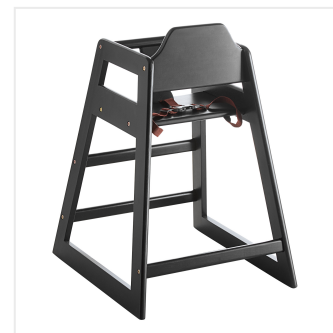

Lancaster Table & Seating Assembled Standard Height Wooden High Chair with Black Finish

#164HIGHCBK

Item #: 164HIGHCBK Qty: _____

Project: _____

Approval: _____ Date: _____

Features

- Solid premium wood construction with classic black finish
- Rounded corners and edges provide additional safety and comfort
- Includes a crotch strap and seat belt to keep children secure
- Easy to clean
- Ships fully assembled for added convenience

Technical Data

Features	Crotch Strap Seatbelt Stackable
Installation Type	Freestanding
Material	Wood
Type	High Chairs
Usage	Indoor
Wheels	Without Wheels

Plan View

Notes & Details

Provide your smallest guests with a place to sit with the Lancaster Table & Seating standard height restaurant wooden high chair with black finish! Thanks to this sturdy high chair, you can easily keep your youngest guests safe and tightly secure while they're in your family friendly restaurant or diner. The chair is designed to keep children comfortably restrained, which helps to prevent any injuries or accidents. It is also compliant with the new ASTM F404-18 requirements so you can ensure the safety of those in it. Plus, the classic black color adds a nice visual appeal to your dining set up.

Thanks to the rounded corners, this high chair ensures that children have a comfortable place to rest their arms while they sit. This also helps prevent other guests and wait staff from injuring themselves should they brush against the chair during their stay. The smaller opening on the side panels, and the crotch strap and seat belt all help secure a child in place so they can't wiggle free and fall. For added convenience, it ships fully assembled for immediate use right out of the box, saving time and labor during setup. Make sure you can accommodate guests of all ages with this comfortable, safe high chair from Lancaster Table & Seating.