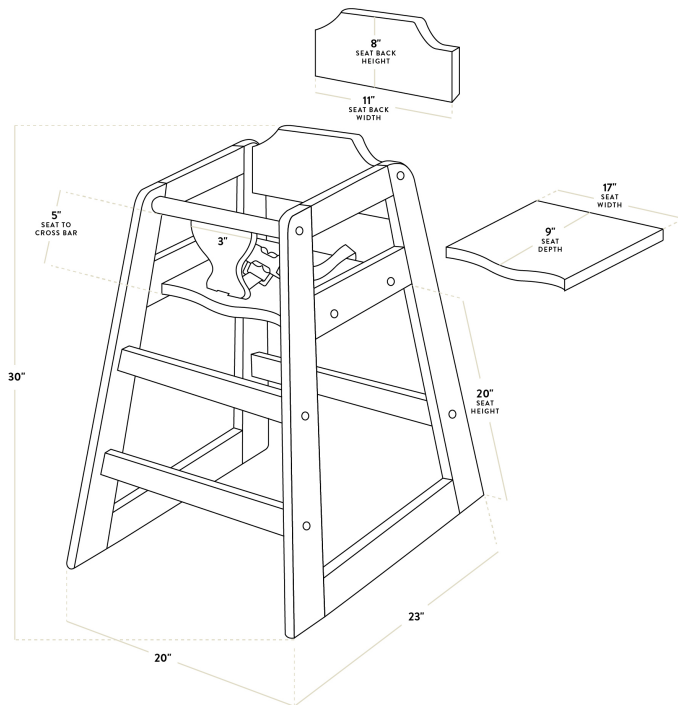

Certifications

Stackable

Fully Assembled

Technical Data

Length	23 Inches
Width	20 Inches
Height	30 Inches
Seat Width	17 Inches
Seat Depth	9 Inches
Leg Hole Height	5 Inches
Seat Height	20 Inches
Assembled	Fully Assembled
Color	Black
Finish	Black

Technical Data

Features	Crotch Strap Seatbelt Stackable
Installation Type	Freestanding
Material	Wood
Type	High Chairs
Usage	Indoor
Wheels	Without Wheels

Plan View

Notes & Details

Provide your smallest guests with a place to sit with the Lancaster Table & Seating standard height restaurant wooden high chair with black finish! Thanks to this sturdy high chair, you can easily keep your youngest guests safe and tightly secure while they're in your family friendly restaurant or diner. The chair is designed to keep children comfortably restrained, which helps to prevent any injuries or accidents. It is also compliant with the new ASTM F404-18 requirements so you can ensure the safety of those in it. Plus, the classic black color adds a nice visual appeal to your dining set up.

Thanks to the rounded corners, this high chair ensures that children have a comfortable place to rest their arms while they sit. This also helps prevent other guests and wait staff from injuring themselves should they brush against the chair during their stay. The smaller opening on the side panels, and the crotch strap and seat belt all help secure a child in place so they can't wiggle free and fall. For added convenience, it ships fully assembled for immediate use right out of the box, saving time and labor during setup. Make sure you can accommodate guests of all ages with this comfortable, safe high chair from Lancaster Table & Seating.