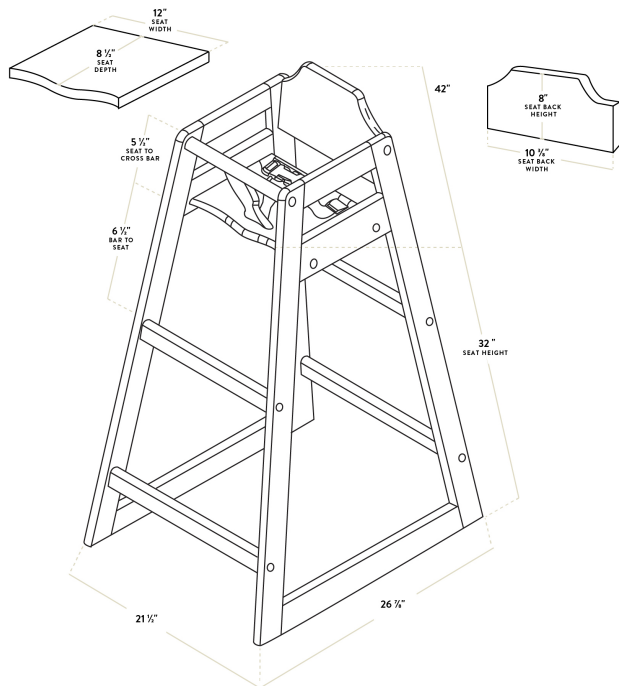

## Lancaster Table & Seating Unassembled Bar Height Wooden High Chair with Walnut Finish

#164HIGHBKDWA

Item #: 164HIGHBKDWA Qty: \_\_\_\_\_

Project: \_\_\_\_\_

Approval: \_\_\_\_\_ Date: \_\_\_\_\_

### Features

- Solid premium wood construction with classic walnut finish
- Rounded corners and edges provide additional safety and comfort
- Includes a crotch strap and seat belt to keep children secure
- Easy to clean
- Ships unassembled to save you money on shipping costs

### Technical Data

Length	26 7/8 Inches
Width	21 1/2 Inches
Height	42 Inches
Seat Width	12 Inches
Seat Depth	8 1/2 Inches
Leg Hole Height	5 1/2 Inches
Seat Height	32 Inches
Assembled	Assembly Required
Color	Brown
Features	Crotch Strap Seatbelt

## Plan View