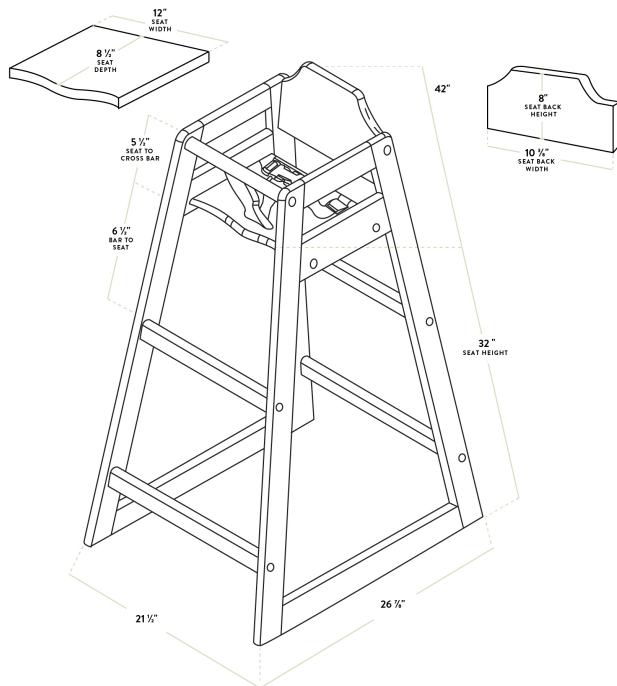

## Lancaster Table & Seating Unassembled Bar Height Wooden High Chair with Natural Finish

#164HIGHBKDNA

Item #: 164HIGHBKDNA Qty: \_\_\_\_\_

Project: \_\_\_\_\_

Approval: \_\_\_\_\_ Date: \_\_\_\_\_

### Features

- Solid premium wood construction with classic natural finish
- Rounded corners and edges provide additional safety and comfort
- Includes a crotch strap and seat belt to keep children secure
- Easy to clean
- Ships unassembled to save you money on shipping costs

### Technical Data

Length	26 7/8 Inches
Width	21 1/2 Inches
Height	42 Inches
Seat Width	12 Inches
Seat Depth	8 1/2 Inches
Leg Hole Height	5 1/2 Inches
Seat Height	32 Inches
Assembled	Assembly Required
Color	Beige
Features	Crotch Strap Seatbelt

## Plan View