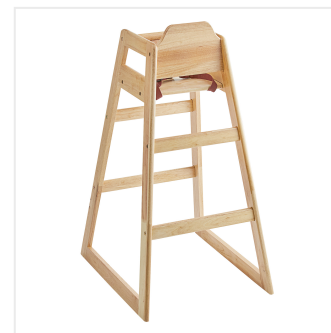

## Lancaster Table & Seating Unassembled Bar Height Wooden High Chair with Natural Finish

#164HIGHBKDNA

Item #: 164HIGHBKDNA Qty: \_\_\_\_\_

Project: \_\_\_\_\_

Approval: \_\_\_\_\_ Date: \_\_\_\_\_

### Features

- Solid premium wood construction with classic natural finish
- Rounded corners and edges provide additional safety and comfort
- Includes a crotch strap and seat belt to keep children secure
- Easy to clean
- Ships unassembled to save you money on shipping costs

## Notes & Details

Provide your smallest guests with a place to sit with this Lancaster Table & Seating unassembled bar height restaurant wooden high chair with natural finish! Thanks to this sturdy high chair, you can easily keep your youngest guests safe and tightly secure while they're at the bar height tables in your family-style restaurant or diner. The chair is designed to keep children comfortably restrained, which helps to prevent any injuries or accidents. This chair is intended for use by children up to 3 years of age. It is also compliant with the new ASTM F404-18 requirements so you can ensure the safety of those in it. Plus, the classic natural finish adds a nice visual appeal to your dining set up.

Thanks to the rounded corners, this high chair ensures that children have a comfortable place to rest their arms while they sit. This also helps prevent other guests and wait staff from injuring themselves should they brush against the chair during their visit. The lower safety bar, smaller opening on the side panels, and the crotch panel and seat belt all help secure a child in place so they can't wiggle free and fall. To save you money on costly shipping expenses, this chair ships unassembled. To assemble, all necessary hardware is included. You will also receive a double-ended Allen key with screwdriver and flat head ends as well as a regular Allen key. Make sure you can accommodate guests of all ages with this comfortable, safe high chair.