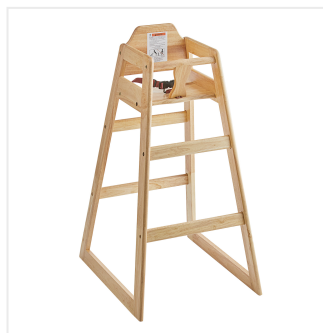

## Lancaster Table & Seating Unassembled Bar Height Wooden High Chair with Natural Finish

#164HIGHBKDNA

Item #: 164HIGHBKDNA Qty: \_\_\_\_\_

Project: \_\_\_\_\_

Approval: \_\_\_\_\_ Date: \_\_\_\_\_

### Features

- Solid premium wood construction with classic natural finish
- Rounded corners and edges provide additional safety and comfort
- Includes a crotch strap and seat belt to keep children secure
- Easy to clean
- Ships unassembled to save you money on shipping costs

### Technical Data

Length	26 7/8 Inches
Width	21 1/2 Inches
Height	42 Inches
Seat Width	12 Inches
Seat Depth	8 1/2 Inches
Leg Hole Height	5 1/2 Inches
Seat Height	32 Inches
Assembled	Assembly Required
Color	Beige
Features	Crotch Strap Seatbelt

Thanks to the rounded corners, this high chair ensures that children have a comfortable place to rest their arms while they sit. This also helps prevent other guests and wait staff from injuring themselves should they brush against the chair during their visit. The lower safety bar, smaller opening on the side panels, and the crotch panel and seat belt all help secure a child in place so they can't wiggle free and fall. To save you money on costly shipping expenses, this chair ships unassembled. To assemble, all necessary hardware is included. You will also receive a double-ended Allen key with screwdriver and flat head ends as well as a regular Allen key. Make sure you can accommodate guests of all ages with this comfortable, safe high chair.