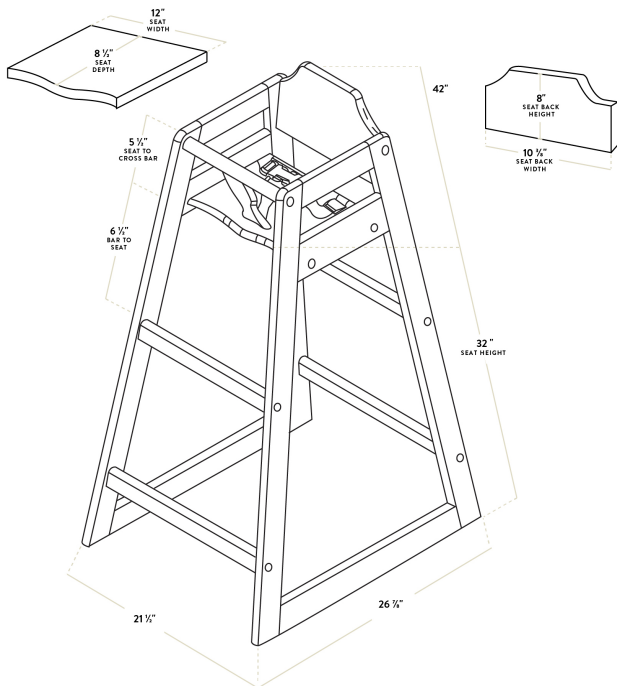

## Lancaster Table & Seating Unassembled Bar Height Wooden High Chair with Mahogany Finish

#164HIGHBKDMA

Item #: 164HIGHBKDMA Qty: \_\_\_\_\_

Project: \_\_\_\_\_

Approval: \_\_\_\_\_ Date: \_\_\_\_\_

### Features

- Solid premium wood construction with classic mahogany finish
- Rounded corners and edges provide additional safety and comfort
- Includes a crotch strap and seat belt to keep children secure
- Easy to clean
- Ships unassembled to save you money on shipping costs

### Technical Data

Length	26 7/8 Inches
Width	21 1/2 Inches
Height	42 Inches
Seat Width	12 Inches
Seat Depth	8 1/2 Inches
Leg Hole Height	5 1/2 Inches
Seat Height	32 Inches
Assembled	Assembly Required
Color	Brown
Features	Crotch Strap Seatbelt

## Plan View