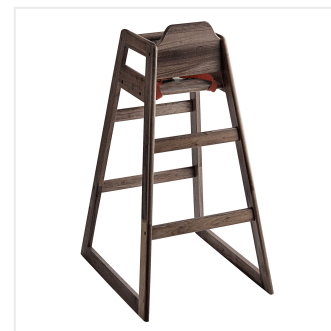

Lancaster Table & Seating Unassembled Bar Height Wooden High Chair with Espresso Finish

#164HIGHBKDDB

Item #: 164HIGHBKDDB Qty: _____

Project: _____

Approval: _____ Date: _____

Features

- Solid premium wood construction with sleek espresso finish
- Rounded corners and edges provide additional safety and comfort
- Includes a crotch strap and seat belt to keep children secure
- Easy to clean
- Ships unassembled to save you money on shipping costs

Technical Data

Finish	Espresso
Installation Type	Freestanding
Material	Wood
Type	High Chairs
Usage	Indoor
Wheels	Without Wheels

Plan View

Notes & Details

Provide your smallest guests with a place to sit with this Lancaster Table & Seating unassembled bar height restaurant wooden high chair with espresso finish! Thanks to this sturdy high chair, you can easily keep your youngest guests safe and tightly secure while they're at the bar height tables in your family-style restaurant or diner. The chair is designed to keep children comfortably restrained, which helps to prevent any injuries or accidents. This chair is intended for use by children up to 3 years of age. It is also compliant with the new ASTM F404-18 requirements so you can ensure the safety of those in it. Plus, the sleek espresso finish adds a nice visual appeal to your dining set up.