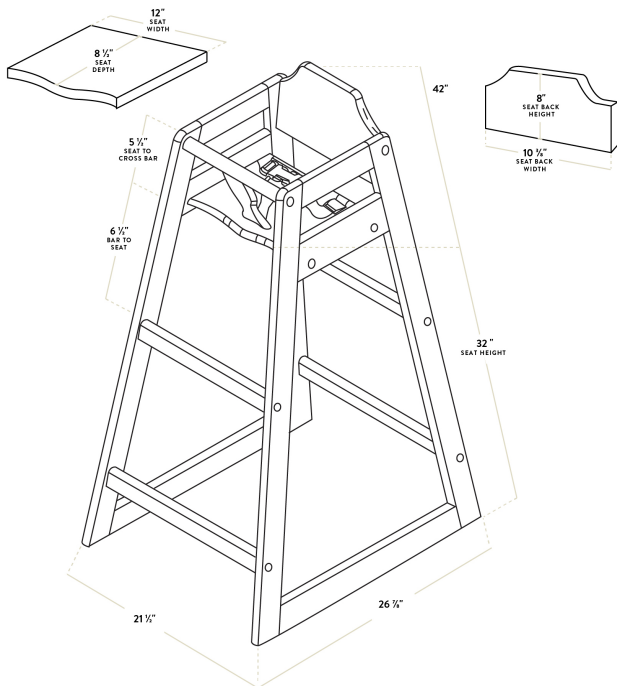

Technical Data

Finish	Espresso
Installation Type	Freestanding
Material	Wood
Type	High Chairs
Usage	Indoor
Wheels	Without Wheels

Plan View

Notes & Details

Provide your smallest guests with a place to sit with this Lancaster Table & Seating unassembled bar height restaurant wooden high chair with espresso finish! Thanks to this sturdy high chair, you can easily keep your youngest guests safe and tightly secure while they're at the bar height tables in your family-style restaurant or diner. The chair is designed to keep children comfortably restrained, which helps to prevent any injuries or accidents. This chair is intended for use by children up to 3 years of age. It is also compliant with the new ASTM F404-18 requirements so you can ensure the safety of those in it. Plus, the sleek espresso finish adds a nice visual appeal to your dining set up.

Thanks to the rounded corners, this high chair ensures that children have a comfortable place to rest their arms while they sit. This also helps prevent other guests and wait staff from injuring themselves should they brush against the chair during their visit. The lower safety bar, smaller opening on the side panels, and the crotch panel and seat belt all help secure a child in place so they can't wiggle free and fall. To save you money on costly shipping expenses, this chair ships unassembled. To assemble, all necessary hardware is included. You will also receive a double-ended Allen key with screwdriver and flat head ends as well as a regular Allen key. Make sure you can accommodate guests of all ages with this comfortable, safe high chair.

⚠ WARNING: This product can expose you to chemicals including lead, which are known to the State of California to cause cancer, birth defects, or other reproductive harm. For more information, go to www.p65warnings.ca.gov.