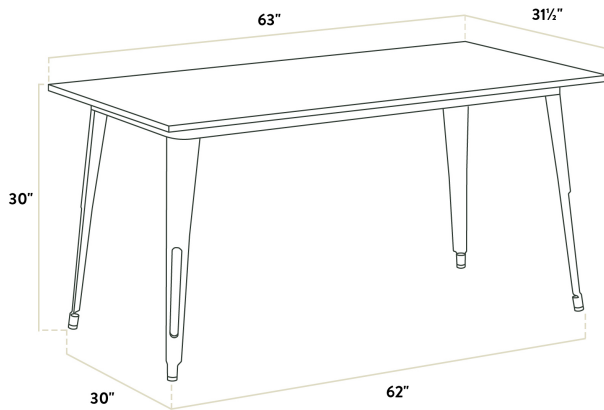

Lancaster Table & Seating Alloy Series 63" x 32" Black Standard Height Outdoor Table

#164DA3263BLK

Item #: 164DA3263BLK Qty: _____

Project: _____

Approval: _____ Date: _____

Features

- Designed for use indoors and outdoors
- E-coat sealant and black powder coat for rust and corrosion resistance
- 63" x 32" rectangular shape and standard height fits a variety of settings
- Durable steel construction is perfect for long-term use
- Easy to assemble and lightweight enough to move around for special events

Certifications

Technical Data

Length	63 Inches
Width	31 1/2 Inches
Height	30 3/16 Inches
Height Style	Standard Height
Assembled	Assembly Required
Color	Black
Features	E-Coat Sealant Powder Coated
Frame Material	Steel
Installation Type	Freestanding

Technical Data

Shape	Rectangle
Table Seating Capacity	6 Chairs
Tabletop Material	Steel
Type	Tables
Usage	Indoor Outdoor

Plan View

Notes & Details

Take your modern restaurant, cafe, or bistro to the next level with this Lancaster Table & Seating Alloy Series 63" x 32" black standard height outdoor table! This table is made of durable steel and double coated to withstand years of use. The black color adds a sleek, modern touch to any setting and is sure to be a contemporary design choice that guests love. Comfortable and stylish, this strong yet lightweight standard height table is an excellent choice for your indoor or outdoor dining area. To save you money on shipping costs, this table ships unassembled. All required assembly hardware is included so you can quickly set it up in its proper space and let your guests enjoy!

Its 63" x 32" rectangular surface is perfect for comfortably seating six guests while saving space on your patio. With a wide variety of color options to choose from, you'll be able to mix and match to create a vibrant seating arrangement in your establishment. This low-maintenance table features protective glides that help keep floor surfaces in pristine condition.