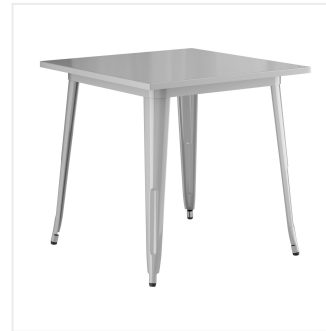

Lancaster Table & Seating Alloy Series 32" x 32" Silver Standard Height Outdoor Table

#164DA3232SIL

Item #: 164DA3232SIL Qty: _____
 Project: _____
 Approval: _____ Date: _____

Features

- Designed for use indoors and outdoors
- E-coat sealant and silver powder coat for rust and corrosion resistance
- 32" x 32" square shape and standard height fits a variety of settings
- Durable steel construction is perfect for long-term use
- Easy to assemble and lightweight enough to move around for special events

Certifications

Seating Capacity: 2 - 4

Technical Data

Length	31 1/2 Inches
Width	31 1/2 Inches
Height	30 1/8 Inches
Height Style	Standard Height
Assembled	Assembly Required
Color	Silver
Features	E-Coat Sealant Powder Coated
Frame Material	Steel
Installation Type	Freestanding

Technical Data

Shape	Square
Table Seating Capacity	2 - 4 Chairs
Tabletop Material	Steel
Type	Tables
Usage	Indoor Outdoor

Notes & Details

Take your modern restaurant, cafe, or bistro to the next level with this Lancaster Table & Seating Alloy Series 32" x 32" silver standard height outdoor table! This table is made of durable steel and double coated to withstand years of use. The silver color adds a sleek, modern touch to any setting and is sure to be a contemporary design choice that guests love. Comfortable and stylish, this strong yet lightweight standard height table is an excellent choice for your indoor or outdoor dining area. To save you money on shipping costs, this table ships unassembled. All required assembly hardware is included so you can quickly set it up in its proper space and let your guests enjoy!

Ready to withstand daily outdoor use, this table is constructed of durable steel. It's then e-coated and powder coated for rust and corrosion resistance as well as extra protection against everyday wear and tear. This table has a sturdy base to provide strength and stability without adding extra bulk or weight to the sleek design.