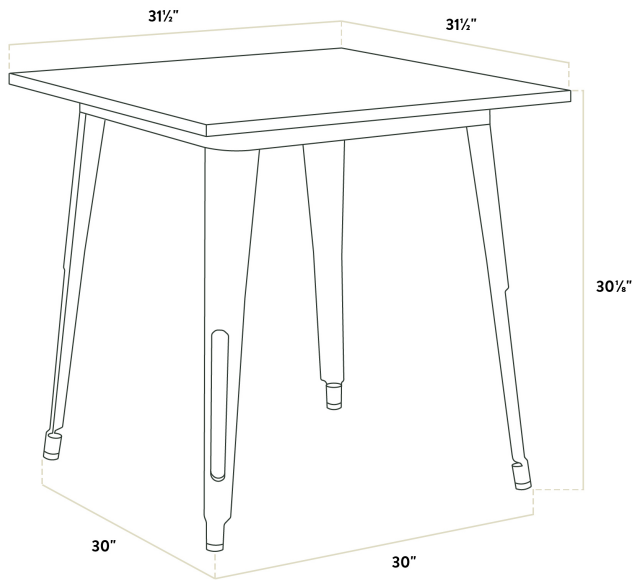

Lancaster Table & Seating Alloy Series 32" x 32" Black Standard Height Outdoor Table

#164DA3232BLK

Item #: 164DA3232BLK Qty: _____
 Project: _____
 Approval: _____ Date: _____

Features

- Designed for use indoors and outdoors
- E-coat sealant and black powder coat for rust and corrosion resistance
- 32" x 32" square shape and standard height fits a variety of settings
- Durable steel construction is perfect for long-term use
- Easy to assemble and lightweight enough to move around for special events

Certifications

 Seating Capacity: 2 - 4

Technical Data

Length	31 1/2 Inches
Width	31 1/2 Inches
Height	30 1/8 Inches
Height Style	Standard Height
Assembled	Assembly Required
Color	Black
Features	E-Coat Sealant Powder Coated
Frame Material	Steel
Installation Type	Freestanding

Technical Data

Shape	Square
Table Seating Capacity	2 - 4 Chairs
Tabletop Material	Steel
Type	Tables
Usage	Indoor Outdoor

Plan View

Notes & Details

Take your modern restaurant, cafe, or bistro to the next level with this Lancaster Table & Seating Alloy Series 32" x 32" black standard height outdoor table! This table is made of durable steel and double coated to withstand years of use. The black color adds a sleek, modern touch to any setting and is sure to be a contemporary design choice that guests love. Comfortable and stylish, this strong yet lightweight standard height table is an excellent choice for your indoor or outdoor dining area. To save you money on shipping costs, this table ships unassembled. All required assembly hardware is included so you can quickly set it up in its proper space and let your guests enjoy!

Its 32" x 32" square surface is perfect for comfortably seating two to four guests while saving space on your patio. With a wide variety of color options to choose from, you'll be able to mix and match to create a vibrant seating arrangement in your establishment. This low-maintenance table features protective glides that help keep floor surfaces in pristine condition.