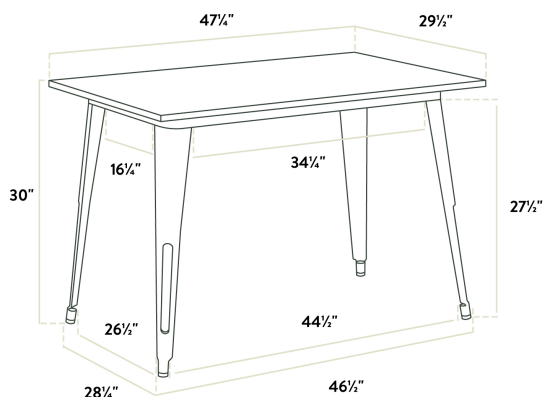

Lancaster Table & Seating Alloy Series 48" x 30" Yellow Standard Height Outdoor Table

#164DA3048YEL

Item #: 164DA3048YEL Qty: _____

Project: _____

Approval: _____ Date: _____

Features

- Designed for use indoors and outdoors
- E-coat sealant and yellow powder coat for rust and corrosion resistance
- 48" x 30" rectangular shape and standard height fits a variety of settings
- Durable steel construction is perfect for long-term use
- Easy to assemble and lightweight enough to move around for special events

Certifications

 Seating Capacity: 4

Technical Data

Length	47 1/2 Inches
Width	29 1/2 Inches
Height	30 Inches
Height Style	Standard Height
Assembled	Assembly Required
Color	Yellow
Features	E-Coat Sealant Powder Coated
Frame Material	Steel
Installation Type	Freestanding

Technical Data

Shape	Rectangle
Table Seating Capacity	4 Chairs
Tabletop Material	Steel
Type	Tables
Usage	Indoor Outdoor

Plan View

Notes & Details

Take your modern restaurant, cafe, or bistro to the next level with this Lancaster Table & Seating Alloy Series 48" x 30" yellow standard height outdoor table! This table is made of durable steel and double coated to withstand years of use. The vibrant yellow color adds a fun, colorful touch to any setting and is sure to be a contemporary design choice that guests love. Comfortable and stylish, this strong yet lightweight standard height table is an excellent choice for your indoor or outdoor dining area. To save you money on shipping costs, this table ships unassembled. All required assembly hardware is included so you can quickly set it up in its proper space and let your guests enjoy!