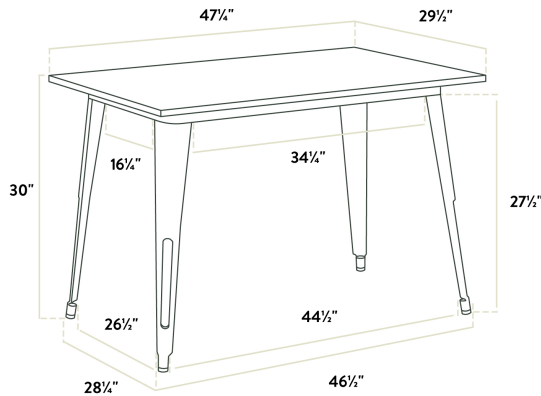

Lancaster Table & Seating Alloy Series 48" x 30" White Standard Height Outdoor Table

#164DA3048WHT

Item #: 164DA3048WHT Qty: _____

Project: _____

Approval: _____ Date: _____

Features

- Designed for use indoors and outdoors
- E-coat sealant and white powder coat for rust and corrosion resistance
- 48" x 30" rectangular shape and standard height fits a variety of settings
- Durable steel construction is perfect for long-term use
- Easy to assemble and lightweight enough to move around for special events

Certifications

Seating Capacity: 4

Technical Data

Length	47 1/2 Inches
Width	29 1/2 Inches
Height	30 Inches
Height Style	Standard Height
Assembled	Assembly Required
Color	White
Features	E-Coat Sealant Powder Coated
Frame Material	Steel
Installation Type	Freestanding

Technical Data

Shape	Rectangle
Table Seating Capacity	4 Chairs
Tabletop Material	Steel
Type	Tables
Usage	Indoor Outdoor

Plan View

Notes & Details

Take your modern restaurant, cafe, or bistro to the next level with this Lancaster Table & Seating Alloy Series 48" x 30" white standard height outdoor table! This table is made of durable steel and double coated to withstand years of use. The vibrant white color adds a fun, colorful touch to any setting and is sure to be a contemporary design choice that guests love. Comfortable and stylish, this strong yet lightweight standard height table is an excellent choice for your indoor or outdoor dining area. To save you money on shipping costs, this table ships unassembled. All required assembly hardware is included so you can quickly set it up in its proper space and let your guests enjoy!

Its 48" x 30" rectangular surface is perfect for comfortably seating four guests while saving space on your patio. With a wide variety of color options to choose from, you'll be able to mix and match to create a vibrant seating arrangement in your establishment. This low-maintenance table features protective glides that help keep floor surfaces in pristine condition.