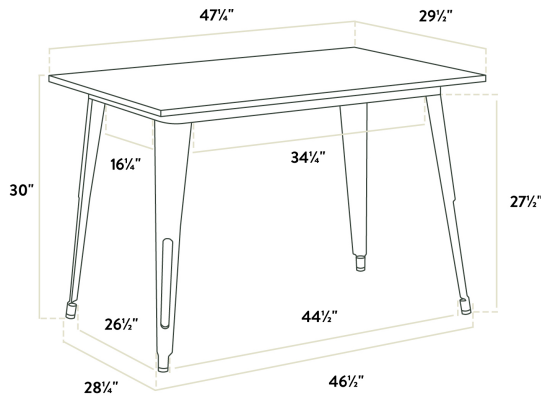

Lancaster Table & Seating Alloy Series 48" x 30" Silver Standard Height Outdoor Table

#164DA3048SIL

Item #: 164DA3048SIL Qty: _____

Project: _____

Approval: _____ Date: _____

Features

- Designed for use indoors and outdoors
- E-coat sealant and silver powder coat for rust and corrosion resistance
- 48" x 30" rectangular shape and standard height fits a variety of settings
- Durable steel construction is perfect for long-term use
- Easy to assemble and lightweight enough to move around for special events

Certifications

Technical Data

Length	47 1/2 Inches
Width	29 1/2 Inches
Height	30 Inches
Height Style	Standard Height
Assembled	Assembly Required
Color	Silver
Features	E-Coat Sealant Powder Coated
Frame Material	Steel
Installation Type	Freestanding

Technical Data

Shape	Rectangle
Table Seating Capacity	4 Chairs
Tabletop Material	Steel
Type	Tables
Usage	Indoor Outdoor

Plan View

Notes & Details

Take your modern restaurant, cafe, or bistro to the next level with this Lancaster Table & Seating Alloy Series 48" x 30" silver standard height outdoor table! This table is made of durable steel and double coated to withstand years of use. The silver color adds a sleek, modern touch to any setting and is sure to be a contemporary design choice that guests love. Comfortable and stylish, this strong yet lightweight standard height table is an excellent choice for your indoor or outdoor dining area. To save you money on shipping costs, this table ships unassembled. All required assembly hardware is included so you can quickly set it up in its proper space and let your guests enjoy!

Its 48" x 30" rectangular surface is perfect for comfortably seating four guests while saving space on your patio. With a wide variety of color options to choose from, you'll be able to mix and match to create a vibrant seating arrangement in your establishment. This low-maintenance table features protective glides that help keep floor surfaces in pristine condition.