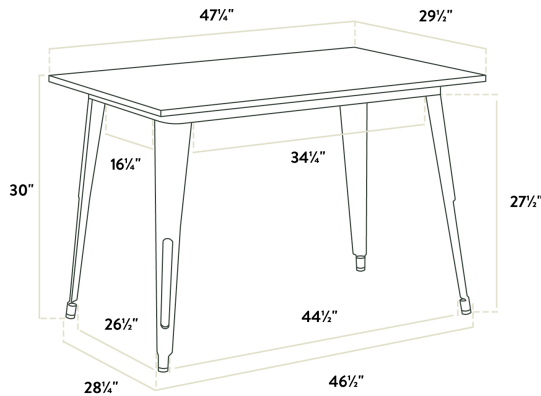

Lancaster Table & Seating Alloy Series 48" x 30" Ruby Red Standard Height Outdoor Table

#164DA3048RED

Item #: 164DA3048RED Qty: _____

Project: _____

Approval: _____ Date: _____

Features

- Designed for use indoors and outdoors
- E-coat sealant and ruby red powder coat for rust and corrosion resistance
- 48" x 30" rectangular shape and standard height fits a variety of settings
- Durable steel construction is perfect for long-term use
- Easy to assemble and lightweight enough to move around for special events

Certifications

 Seating Capacity: 4

Technical Data

Length	47 1/2 Inches
Width	29 1/2 Inches
Height	30 Inches
Height Style	Standard Height
Assembled	Assembly Required
Color	Red
Features	E-Coat Sealant Powder Coated
Frame Material	Steel
Installation Type	Freestanding

Technical Data

Shape	Rectangle
Table Seating Capacity	4 Chairs
Tabletop Material	Steel
Type	Tables
Usage	Indoor Outdoor

Plan View

Notes & Details

Take your modern restaurant, cafe, or bistro to the next level with this Lancaster Table & Seating Alloy Series 48" x 30" ruby red standard height outdoor table! This table is made of durable steel and double coated to withstand years of use. The vibrant ruby red color adds a fun, colorful touch to any setting and is sure to be a contemporary design choice that guests love. Comfortable and stylish, this strong yet lightweight standard height table is an excellent choice for your indoor or outdoor dining area. To save you money on shipping costs, this table ships unassembled. All required assembly hardware is included so you can quickly set it up in its proper space and let your guests enjoy!