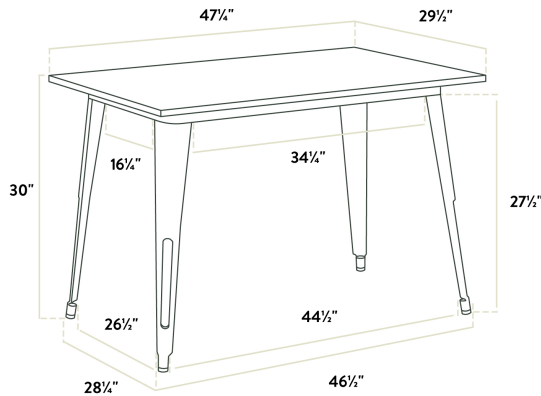

Lancaster Table & Seating Alloy Series 48" x 30" Orange Standard Height Outdoor Table

#164DA3048ORG

Item #: 164DA3048ORG Qty: _____

Project: _____

Approval: _____ Date: _____

Features

- Designed for use indoors and outdoors
- E-coat sealant and orange powder coat for rust and corrosion resistance
- 48" x 30" rectangular shape and standard height fits a variety of settings
- Durable steel construction is perfect for long-term use
- Easy to assemble and lightweight enough to move around for special events

Certifications

Technical Data

Length	47 1/2 Inches
Width	29 1/2 Inches
Height	30 Inches
Height Style	Standard Height
Assembled	Assembly Required
Color	Orange
Features	E-Coat Sealant Powder Coated
Frame Material	Steel
Installation Type	Freestanding

Technical Data

Shape	Rectangle
Table Seating Capacity	4 Chairs
Tabletop Material	Steel
Type	Tables
Usage	Indoor Outdoor

Plan View

Notes & Details

Take your modern restaurant, cafe, or bistro to the next level with this Lancaster Table & Seating Alloy Series 48" x 30" orange standard height outdoor table! This table is made of durable steel and double coated to withstand years of use. The vibrant orange color adds a fun, colorful touch to any setting and is sure to be a contemporary design choice that guests love. Comfortable and stylish, this strong yet lightweight standard height table is an excellent choice for your indoor or outdoor dining area. To save you money on shipping costs, this table ships unassembled. All required assembly hardware is included so you can quickly set it up in its proper space and let your guests enjoy!

Its 48" x 30" rectangular surface is perfect for comfortably seating four guests while saving space on your patio. With a wide variety of color options to choose from, you'll be able to mix and match to create a vibrant seating arrangement in your establishment. This low-maintenance table features protective glides that help keep floor surfaces in pristine condition.