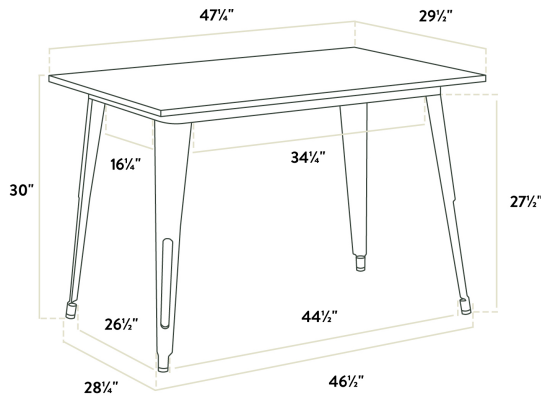

Lancaster Table & Seating Alloy Series 48" x 30" Navy Standard Height Outdoor Table

#164DA3048NVY

Item #: 164DA3048NVY Qty: _____

Project: _____

Approval: _____ Date: _____

Features

- Designed for use indoors and outdoors
- E-coat sealant and navy blue powder coat for rust and corrosion resistance
- 48" x 30" rectangular shape and standard height fits a variety of settings
- Durable steel construction is perfect for long-term use
- Easy to assemble and lightweight enough to move around for special events

Certifications

Technical Data

Length	47 1/2 Inches
Width	29 1/2 Inches
Height	30 Inches
Height Style	Standard Height
Assembled	Assembly Required
Color	Blue
Features	E-Coat Sealant Powder Coated
Frame Material	Steel
Installation Type	Freestanding

Technical Data

Shape	Rectangle
Table Seating Capacity	4 Chairs
Tabletop Material	Steel
Type	Tables
Usage	Indoor Outdoor

Plan View

Notes & Details

Take your modern restaurant, cafe, or bistro to the next level with this Lancaster Table & Seating Alloy Series 48" x 30" navy standard height outdoor table! This table is made of durable steel and double coated to withstand years of use. The navy color adds a sleek, modern touch to any setting and is sure to be a contemporary design choice that guests love. Comfortable and stylish, this strong yet lightweight standard height table is an excellent choice for your indoor or outdoor dining area. To save you money on shipping costs, this table ships unassembled. All required assembly hardware is included so you can quickly set it up in its proper space and let your guests enjoy!

Its 48" x 30" rectangular surface is perfect for comfortably seating four guests while saving space on your patio. With a wide variety of color options to choose from, you'll be able to mix and match to create a vibrant seating arrangement in your establishment. This low-maintenance table features protective glides that help keep floor surfaces in pristine condition.