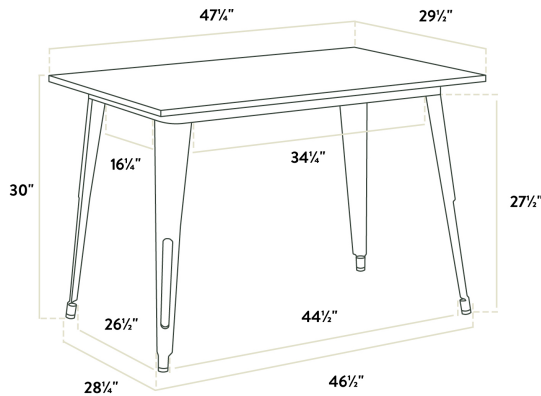

### Features

- Designed for use indoors and outdoors
- E-coat sealant and green powder coat for rust and corrosion resistance
- 48" x 30" rectangular shape and standard height fits a variety of settings
- Durable steel construction is perfect for long-term use
- Easy to assemble and lightweight enough to move around for special events

### Technical Data

Length	47 1/2 Inches
Width	29 1/2 Inches
Height	30 Inches
Height Style	Standard Height
Assembled	Assembly Required
Color	Green
Features	E-Coat Sealant Powder Coated
Frame Material	Steel
Installation Type	Freestanding

## Technical Data

Shape	Rectangle
Table Seating Capacity	4 Chairs
Tabletop Material	Steel
Type	Tables
Usage	Indoor Outdoor

## Notes & Details

Take your modern restaurant, cafe, or bistro to the next level with this Lancaster Table & Seating Alloy Series 48" x 30" green standard height outdoor table! This table is made of durable steel and double coated to withstand years of use. The vibrant green color adds a fun, colorful touch to any setting and is sure to be a contemporary design choice that guests love. Comfortable and stylish, this strong yet lightweight standard height table is an excellent choice for your indoor or outdoor dining area. To save you money on shipping costs, this table ships unassembled. All required assembly hardware is included so you can quickly set it up in its proper space and let your guests enjoy!