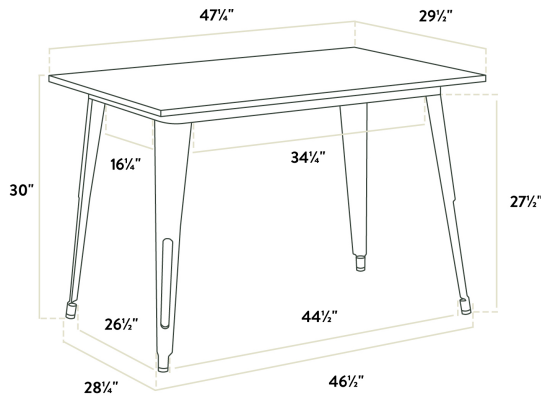

Lancaster Table & Seating Alloy Series 48" x 30" Emerald Standard Height Outdoor Table

#164DA3048EMR

Item #: 164DA3048EMR Qty: _____

Project: _____

Approval: _____ Date: _____

Features

- Designed for use indoors and outdoors
- E-coat sealant and emerald powder coat for rust and corrosion resistance
- 48" x 30" rectangular shape and standard height fits a variety of settings
- Durable steel construction is perfect for long-term use
- Easy to assemble and lightweight enough to move around for special events

Certifications

Technical Data

Length	47 1/2 Inches
Width	29 1/2 Inches
Height	30 Inches
Height Style	Standard Height
Assembled	Assembly Required
Color	Green
Features	E-Coat Sealant Powder Coated
Frame Material	Steel
Installation Type	Freestanding

Technical Data

Shape	Rectangle
Table Seating Capacity	4 Chairs
Tabletop Material	Steel
Type	Tables
Usage	Indoor Outdoor

Plan View

Notes & Details

Take your modern restaurant, cafe, or bistro to the next level with this Lancaster Table & Seating Alloy Series 48" x 30" emerald standard height outdoor table! This table is made of durable steel and double coated to withstand years of use. The vibrant emerald color adds a fun, colorful touch to any setting and is sure to be a contemporary design choice that guests love. Comfortable and stylish, this strong yet lightweight standard height table is an excellent choice for your indoor or outdoor dining area. To save you money on shipping costs, this table ships unassembled. All required assembly hardware is included so you can quickly set it up in its proper space and let your guests enjoy!

Its 48" x 30" rectangular surface is perfect for comfortably seating four guests while saving space on your patio. With a wide variety of color options to choose from, you'll be able to mix and match to create a vibrant seating arrangement in your establishment. This low-maintenance table features protective glides that help keep floor surfaces in pristine condition.