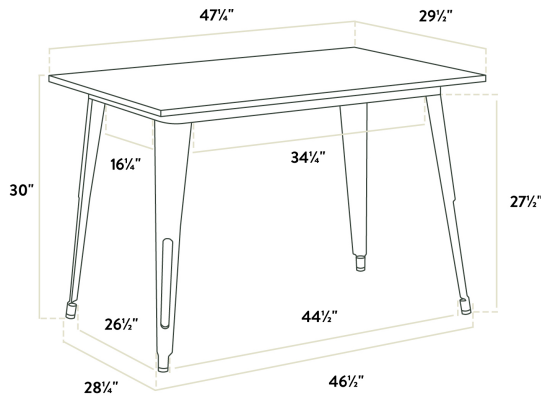

Technical Data

Shape	Rectangle
Table Seating Capacity	4 Chairs
Tabletop Material	Steel
Type	Tables
Usage	Indoor Outdoor

Plan View

Notes & Details

Take your modern restaurant, cafe, or bistro to the next level with this Lancaster Table & Seating Alloy Series 48" x 30" copper standard height outdoor table! This table is made of durable steel and double coated to withstand years of use. The copper color adds a sleek, modern touch to any setting and is sure to be a contemporary design choice that guests love. Comfortable and stylish, this strong yet lightweight standard height table is an excellent choice for your indoor or outdoor dining area. To save you money on shipping costs, this table ships unassembled. All required assembly hardware is included so you can quickly set it up in its proper space and let your guests enjoy!

Ready to withstand daily outdoor use, this table is constructed of durable steel. It's then e-coated and powder coated for rust and corrosion resistance as well as extra protection against everyday wear and tear. This table has a sturdy base to provide strength and stability without adding extra bulk or weight to the sleek design.

In addition to being stylish and durable, this lightweight table is also easy to move and transport so you can quickly reconfigure your dining space and easily clean up at the end of the night. It can be used indoors during the off-season then transferred outdoors as the weather gets nicer! Plus, cleaning is as easy as wiping the surface with a damp cloth and all-purpose cleaner.

Its 48" x 30" rectangular surface is perfect for comfortably seating four guests while saving space on your patio. With a wide variety of color options to choose from, you'll be able to mix and match to create a vibrant seating arrangement in your establishment. This low-maintenance table features protective glides that help keep floor surfaces in pristine condition.

⚠ WARNING: This product can expose you to chemicals including lead, which are known to the State of California to cause cancer, birth defects, or other reproductive harm. For more information, go to www.p65warnings.ca.gov.