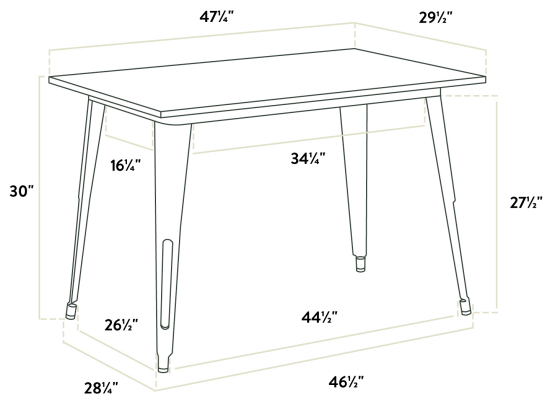

Lancaster Table & Seating Alloy Series 48" x 30" Distressed Copper Standard Height Outdoor Table

#164DA3048CPD

Item #: 164DA3048CPD Qty: _____

Project: _____

Approval: _____ Date: _____

Features

- Designed for use indoors and outdoors
- E-coat sealant and distressed copper powder coat for rust and corrosion resistance
- 48" x 30" rectangular shape and standard height fits a variety of settings
- Durable steel construction is perfect for long-term use
- Easy to assemble and lightweight enough to move around for special events

Certifications

 Seating Capacity: 4

Technical Data

Length	47 1/2 Inches
Width	29 1/2 Inches
Height	30 Inches
Height Style	Standard Height
Assembled	Assembly Required
Color	Black Copper
Features	Distressed E-Coat Sealant Powder Coated

Technical Data

Frame Material	Steel
Installation Type	Freestanding
Shape	Rectangle
Table Seating Capacity	4 Chairs
Tabletop Material	Steel
Type	Tables
Usage	Indoor Outdoor

Plan View

Notes & Details

Take your modern restaurant, cafe, or bistro to the next level with this Lancaster Table & Seating Alloy Series 48" x 30" distressed copper standard height outdoor table! This table is made of durable steel and double coated to withstand years of use. The distressed copper color adds a sleek, modern touch to any setting and is sure to be a contemporary design choice that guests love. Comfortable and stylish, this strong yet lightweight standard height table is an excellent choice for your indoor or outdoor dining area. To save you money on shipping costs, this table ships unassembled. All required assembly hardware is included so you can quickly set it up in its proper space and let your guests enjoy!