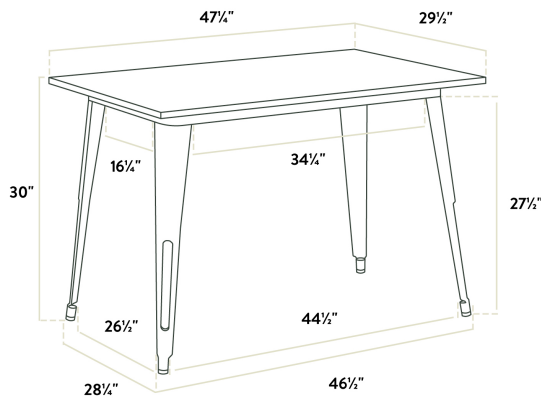

Lancaster Table & Seating Alloy Series 48" x 30" Blue Standard Height Outdoor Table

#164DA3048BLU

Item #: 164DA3048BLU Qty: _____

Project: _____

Approval: _____ Date: _____

Features

- Designed for use indoors and outdoors
- E-coat sealant and blue powder coat for rust and corrosion resistance
- 48" x 30" rectangular shape and standard height fits a variety of settings
- Durable steel construction is perfect for long-term use
- Easy to assemble and lightweight enough to move around for special events

Certifications

 Seating Capacity: 4

Technical Data

Length	47 1/2 Inches
Width	29 1/2 Inches
Height	30 Inches
Height Style	Standard Height
Assembled	Assembly Required
Color	Blue
Features	E-Coat Sealant Powder Coated
Frame Material	Steel
Installation Type	Freestanding

Technical Data

Shape	Rectangle
Table Seating Capacity	4 Chairs
Tabletop Material	Steel
Type	Tables
Usage	Indoor Outdoor

Plan View

Notes & Details

Take your modern restaurant, cafe, or bistro to the next level with this Lancaster Table & Seating Alloy Series 48" x 30" blue standard height outdoor table! This table is made of durable steel and double coated to withstand years of use. The vibrant blue color adds a fun, colorful touch to any setting and is sure to be a contemporary design choice that guests love. Comfortable and stylish, this strong yet lightweight standard height table is an excellent choice for your indoor or outdoor dining area. To save you money on shipping costs, this table ships unassembled. All required assembly hardware is included so you can quickly set it up in its proper space and let your guests enjoy!

Its 48" x 30" rectangular surface is perfect for comfortably seating four guests while saving space on your patio. With a wide variety of color options to choose from, you'll be able to mix and match to create a vibrant seating arrangement in your establishment. This low-maintenance table features protective glides that help keep floor surfaces in pristine condition.