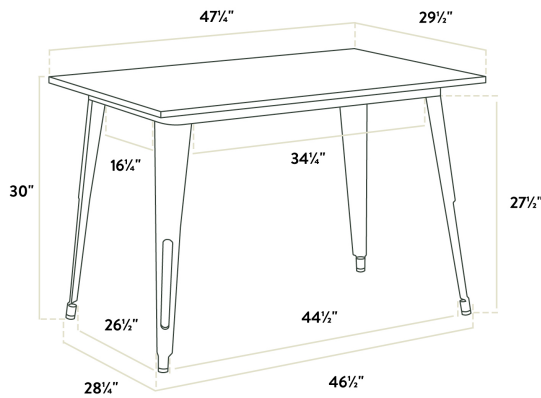

Lancaster Table & Seating Alloy Series 48" x 30" Distressed Black Standard Height Outdoor Table

#164DA3048BKD

Item #: 164DA3048BKD Qty: _____
 Project: _____
 Approval: _____ Date: _____

Features

- Designed for use indoors and outdoors
- E-coat sealant and distressed black powder coat for rust and corrosion resistance
- 48" x 30" rectangular shape and standard height fits a variety of settings
- Durable steel construction is perfect for long-term use
- Easy to assemble and lightweight enough to move around for special events

Certifications

 Seating Capacity: 4

Technical Data

Length	47 1/2 Inches
Width	29 1/2 Inches
Height	30 Inches
Height Style	Standard Height
Assembled	Assembly Required
Color	Black Silver
Features	Distressed E-Coat Sealant Powder Coated

Technical Data

Frame Material	Steel
Installation Type	Freestanding
Shape	Rectangle
Table Seating Capacity	4 Chairs
Tabletop Material	Steel
Type	Tables
Usage	Indoor Outdoor

Plan View

Notes & Details

Take your modern restaurant, cafe, or bistro to the next level with this Lancaster Table & Seating Alloy Series 48" x 30" distressed black standard height outdoor table! This table is made of durable steel and double coated to withstand years of use. The distressed black color adds a sleek, modern touch to any setting and is sure to be a contemporary design choice that guests love. Comfortable and stylish, this strong yet lightweight standard height table is an excellent choice for your indoor or outdoor dining area. To save you money on shipping costs, this table ships unassembled. All required assembly hardware is included so you can quickly set it up in its proper space and let your guests enjoy!