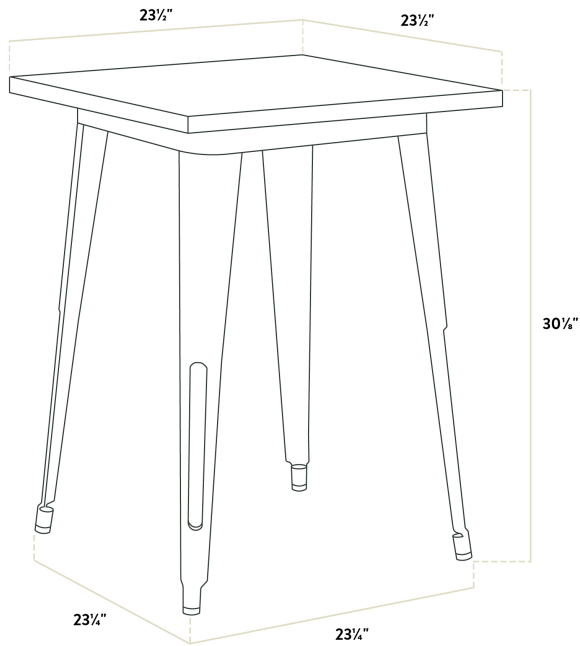

Lancaster Table & Seating Alloy Series 24" x 24" Black Standard Height Outdoor Table

#164DA2424BLK

Item #: 164DA2424BLK Qty: _____

Project: _____

Approval: _____ Date: _____

Features

- Designed for use indoors and outdoors
- E-coat sealant and black powder coat for rust and corrosion resistance
- 24" x 24" square shape and standard height fits a variety of settings
- Durable steel construction is perfect for long-term use
- Easy to assemble and lightweight enough to move around for special events

Certifications

Technical Data

Length	23 1/2 Inches
Width	23 1/2 Inches
Height	30 1/8 Inches
Height Style	Standard Height
Assembled	Assembly Required
Color	Black
Features	E-Coat Sealant Powder Coated
Frame Material	Steel
Installation Type	Freestanding

Technical Data

Shape	Square
Table Seating Capacity	2 Chairs
Tabletop Material	Steel
Type	Tables
Usage	Indoor Outdoor

Plan View

Notes & Details

Take your modern restaurant, cafe, or bistro to the next level with this Lancaster Table & Seating Alloy Series 24" x 24" black standard height outdoor table! This table is made of durable steel and double coated to withstand years of use. The black color adds a sleek, modern touch to any setting and is sure to be a contemporary design choice that guests love. Comfortable and stylish, this strong yet lightweight standard height table is an excellent choice for your indoor or outdoor dining area. To save you money on shipping costs, this table ships unassembled. All required assembly hardware is included so you can quickly set it up in its proper space and let your guests enjoy!

Its 24" x 24" square surface is perfect for comfortably seating two guests while saving space on your patio. With a wide variety of color options to choose from, you'll be able to mix and match to create a vibrant seating arrangement in your establishment. This low-maintenance table features protective glides that help keep floor surfaces in pristine condition.