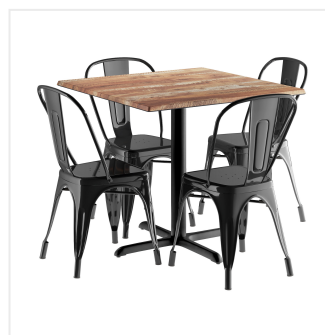

Lancaster Table & Seating Excalibur 36" x 36" Square Textured Yukon Oak Standard Height Table with 4 Alloy Series Black Outdoor Cafe Chairs

#164D36SYOBK

Item #: 164D36SYOBK Qty: _____

Project: _____

Approval: _____ Date: _____

Features

- Designed for use indoors and outdoors
- Durable laminate table top resists scratches, impacts, breaks, and burns
- Textured yukon oak table top finish offers the rustic look of solid wood
- Includes 4 steel cafe chairs, laminate table top with steel cross base, and hardware
- Ample 400 lb. weight capacity per chair

Notes & Details

Add a unique, modern appeal to your dining area with this Lancaster Table & Seating Excalibur standard height table with 4 cafe chairs! This set includes a square table top with a textured yukon oak finish that offers the rustic look of solid wood with a subtle, intriguing texture. It boasts an eco-friendly, quality laminate construction fashioned from compression-molded wood to provide a dependable yet distinct aesthetic. Plus, the table top's UV- and weather-resistant design is built to withstand the elements, making it the perfect indoor or outdoor option that your guests can rely on. To save you money on shipping costs, the table ships unassembled with mounting plates included while the chairs ship fully assembled. All required assembly hardware is included so you can quickly set up this dining set in its proper space and let your guests enjoy!