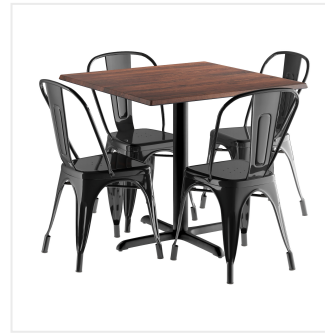

Lancaster Table & Seating Excalibur 36" x 36" Square Textured Walnut Standard Height Table with 4 Alloy Series Black Outdoor Cafe Chairs

#164D36SWABK

Item #: 164D36SWABK Qty: _____

Project: _____

Approval: _____ Date: _____

Features

- Designed for use indoors and outdoors
- Durable laminate table top resists scratches, impacts, breaks, and burns
- Textured walnut table top finish offers the rustic look of solid wood
- Includes 4 steel cafe chairs, laminate table top with steel cross base, and hardware
- Ample 400 lb. weight capacity per chair

Notes & Details

Add a unique, modern appeal to your dining area with this Lancaster Table & Seating Excalibur standard height table with 4 cafe chairs! This set includes a square table top with a textured walnut finish that offers the rustic look of solid wood with a subtle, intriguing texture. It boasts an eco-friendly, quality laminate construction fashioned from compression-molded wood to provide a dependable yet distinct aesthetic. Plus, the table top's UV- and weather-resistant design is built to withstand the elements, making it the perfect indoor or outdoor option that your guests can rely on. To save you money on shipping costs, the table ships unassembled with mounting plates included while the chairs ship fully assembled. All required assembly hardware is included so you can quickly set up this dining set in its proper space and let your guests enjoy!