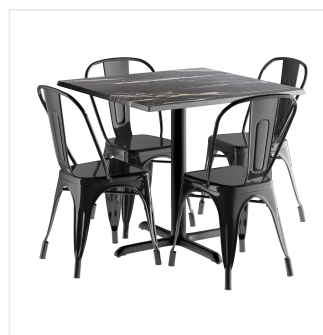

## Lancaster Table & Seating Excalibur 36" x 36" Square Smooth Letizia Standard Height Table with 4 Alloy Series Black Outdoor Cafe Chairs

#164D36SLZBK

Item #: 164D36SLZBK Qty: \_\_\_\_\_

Project: \_\_\_\_\_

### Features

- Designed for use indoors and outdoors
- Durable laminate table top resists scratches, impacts, breaks, and burns
- Smooth letizia table top finish offers the classic look of marble
- Includes 4 steel cafe chairs, laminate table top with steel cross base, and hardware
- Ample 400 lb. weight capacity per chair

## Technical Data

Seat Height	17 3/4 Inches
Arms	Without Arms
Assembled	Assembly Required
Back	With Back
Base Color	Black
Chair Weight Capacity	400 lb.
Color	Black
Features	E-Coat Sealant Powder Coated Stackable UV Resistant Weather Resistant
Finish	Letizia
Frame Material	Steel
Included Chairs	4 Chairs
Installation Type	Freestanding
Padded Seat	Without Padded Seat
Seat Material	Steel
Seat Type	Drain Hole Solid
Shape	Square
Style	Side Chair
Table Seating Capacity	2 - 4 Chairs
Tabletop Material	Laminate
Tabletop Thickness	1 1/8 Inches
Type	Table / Chair Sets
Usage	Indoor Outdoor

# Notes & Details

---

Add a unique, modern appeal to your dining area with this Lancaster Table & Seating Excalibur standard height table with 4 cafe chairs! This set includes a square table top with a smooth letizia finish that offers the classic look of marble at a fraction of the cost. It boasts an eco-friendly, quality laminate construction fashioned from compression-molded wood to provide a dependable yet distinct aesthetic. Plus, the table top's UV- and weather-resistant design is built to withstand the elements, making it the perfect indoor or outdoor option that your guests can rely on. To save you money on shipping costs, the table ships unassembled with mounting plates included while the chairs ship fully assembled. All required assembly hardware is included so you can quickly set up this dining set in its proper space and let your guests enjoy!