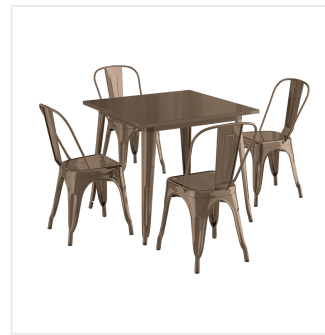

Lancaster Table & Seating Alloy Series 35 1/2" x 35 1/2" Copper Standard Height Outdoor Table with 4 Cafe Chairs

#164D3636CPR

Item #: 164D3636CPR Qty: _____

Project: _____

Approval: _____ Date: _____

Features

- 35 1/2" x 35 1/2" square shape and standard height fits a variety of indoor and outdoor settings
- E-coat sealant and copper powder coat for rust and corrosion resistance
- Includes 4 cafe chairs, each with an ample 400 lb. weight capacity
- Durable steel construction is perfect for long-term use
- Easy to assemble and lightweight enough to move around for special events

Notes & Details

Take your modern restaurant, cafe, or bistro to the next level with this Lancaster Table & Seating Alloy Series standard height outdoor table and chairs! This set is made of durable steel and double coated to withstand years of use. The copper color adds a sleek, modern touch to any setting and is sure to be a contemporary design choice that guests love. Comfortable and stylish, this strong yet lightweight set is an excellent choice for your indoor or outdoor dining area. To save you money on shipping costs, the table ships unassembled. All required assembly hardware is included so you can quickly set it up in its proper space and let your guests enjoy! The chairs ship fully assembled.